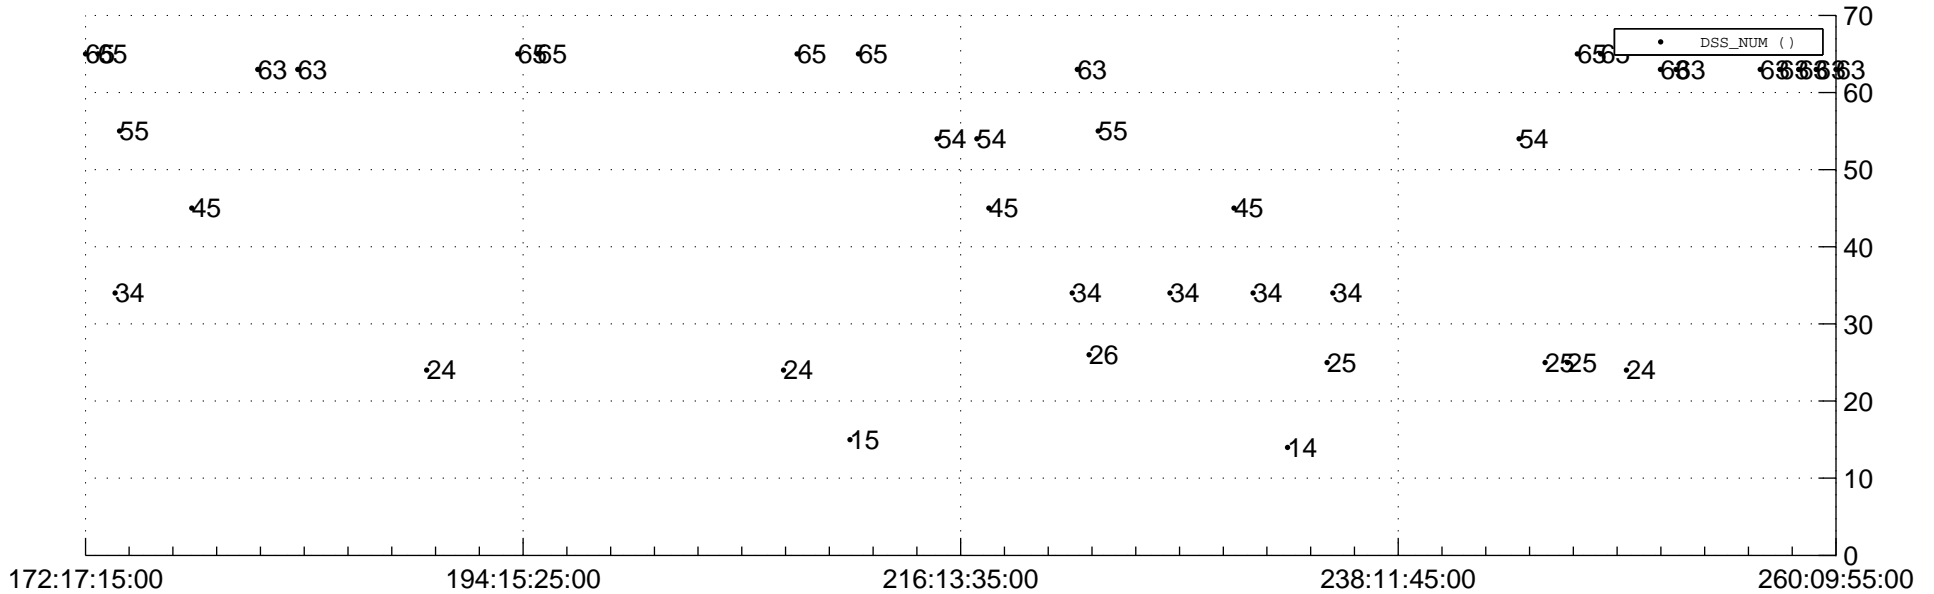

STEREO BEHIND Downlink Performance 2012:262

Number_of_Dropped_Frame

DSS_Station

Spacecraft Time (2012:172:17:15:00.000 -2012:260:09:55:00.000)

/disks/d10/project/stereo/mops/assessment/behind/automation/output/engdump/yesterday/behind_dp_2012_262.csv