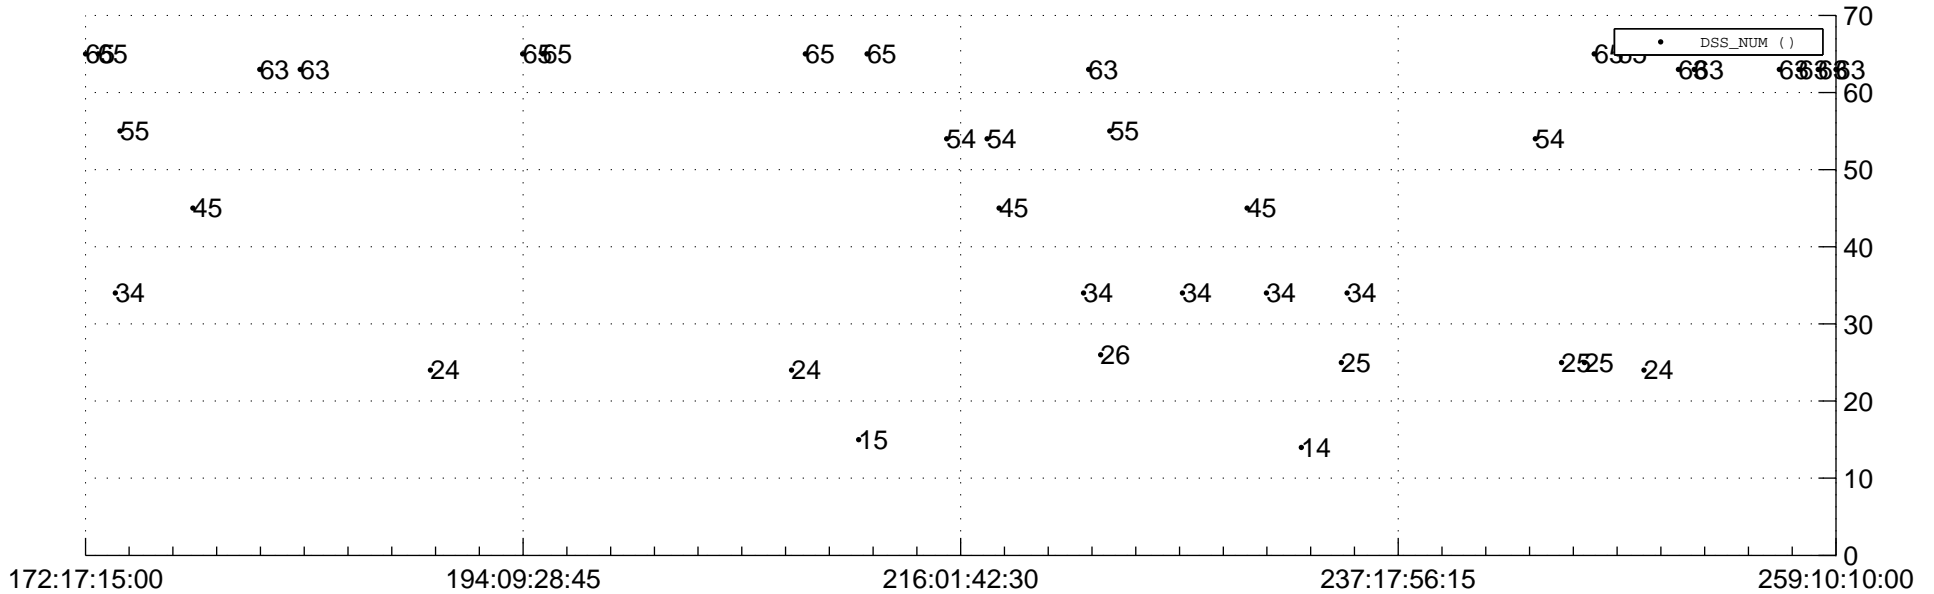

STEREO BEHIND Downlink Performance 2012:260

Number_of_Dropped_Frame

DSS_Station

Spacecraft Time (2012:172:17:15:00.000 -2012:259:10:10:00.000)

/disks/d10/project/stereo/mops/assessment/behind/automation/output/engdump/yesterday/behind_dp_2012_260.csv