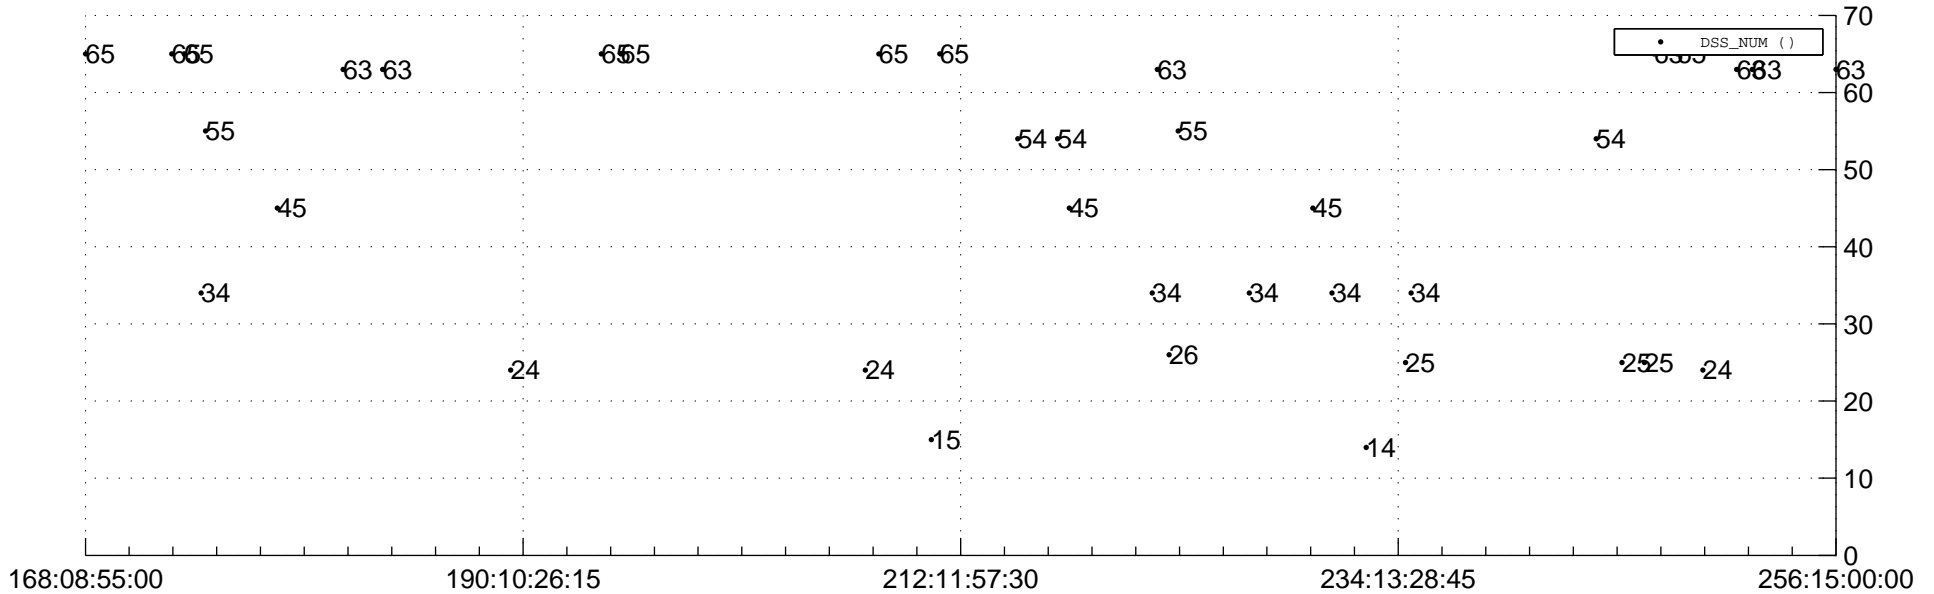

STEREO BEHIND Downlink Performance 2012:257

Number_of_Dropped_Frame

DSS_Station

Spacecraft Time (2012:168:08:55:00.000 -2012:256:15:00:00.000)

/disks/d10/project/stereo/mops/assessment/behind/automation/output/engdump/yesterday/behind_dp_2012_257.csv