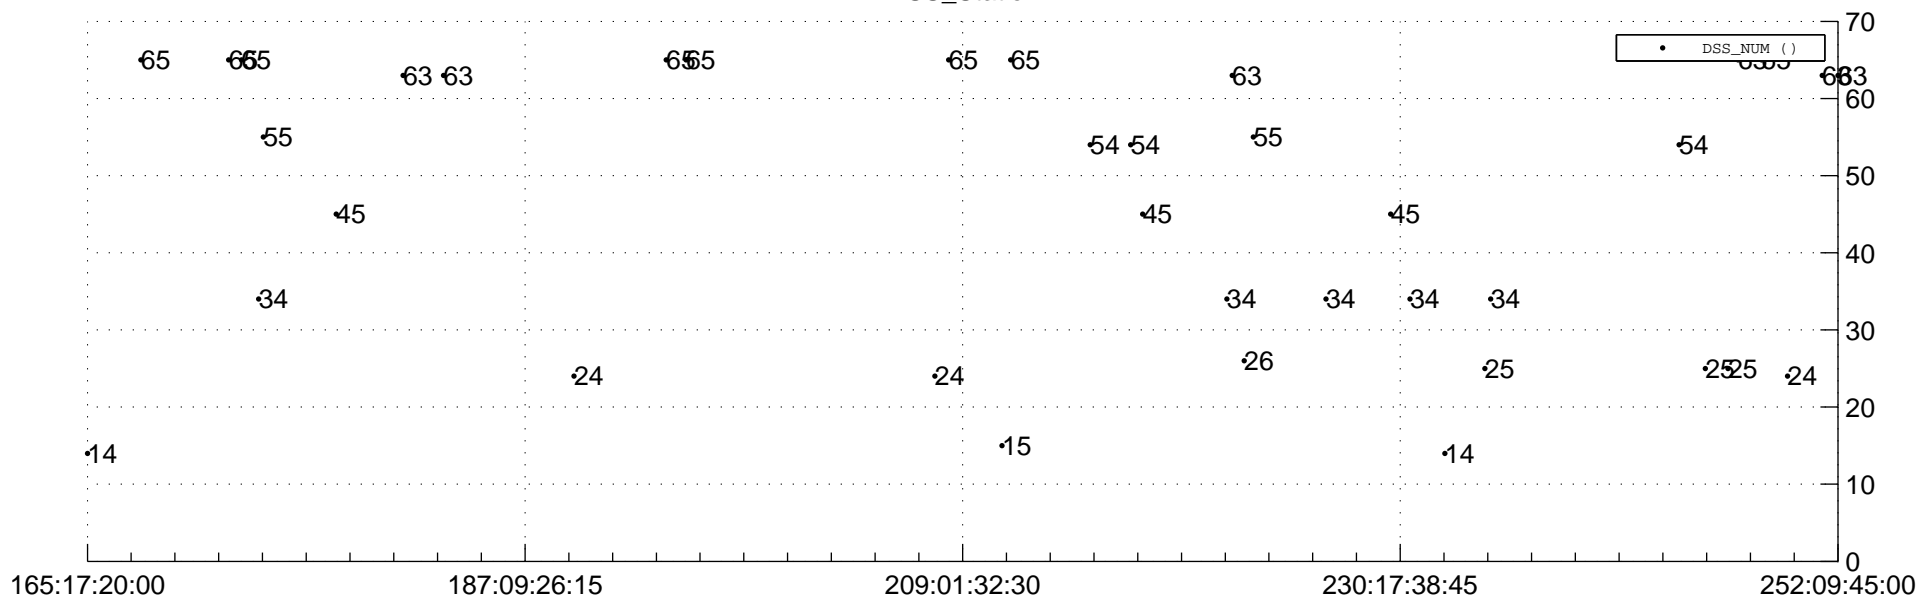

STEREO BEHIND Downlink Performance 2012:253

Number_of_Dropped_Frame

DSS_Station

Spacecraft Time (2012:165:17:20:00.000 -2012:252:09:45:00.000)

/disks/d10/project/stereo/mops/assessment/behind/automation/output/engdump/yesterday/behind_dp_2012_253.csv