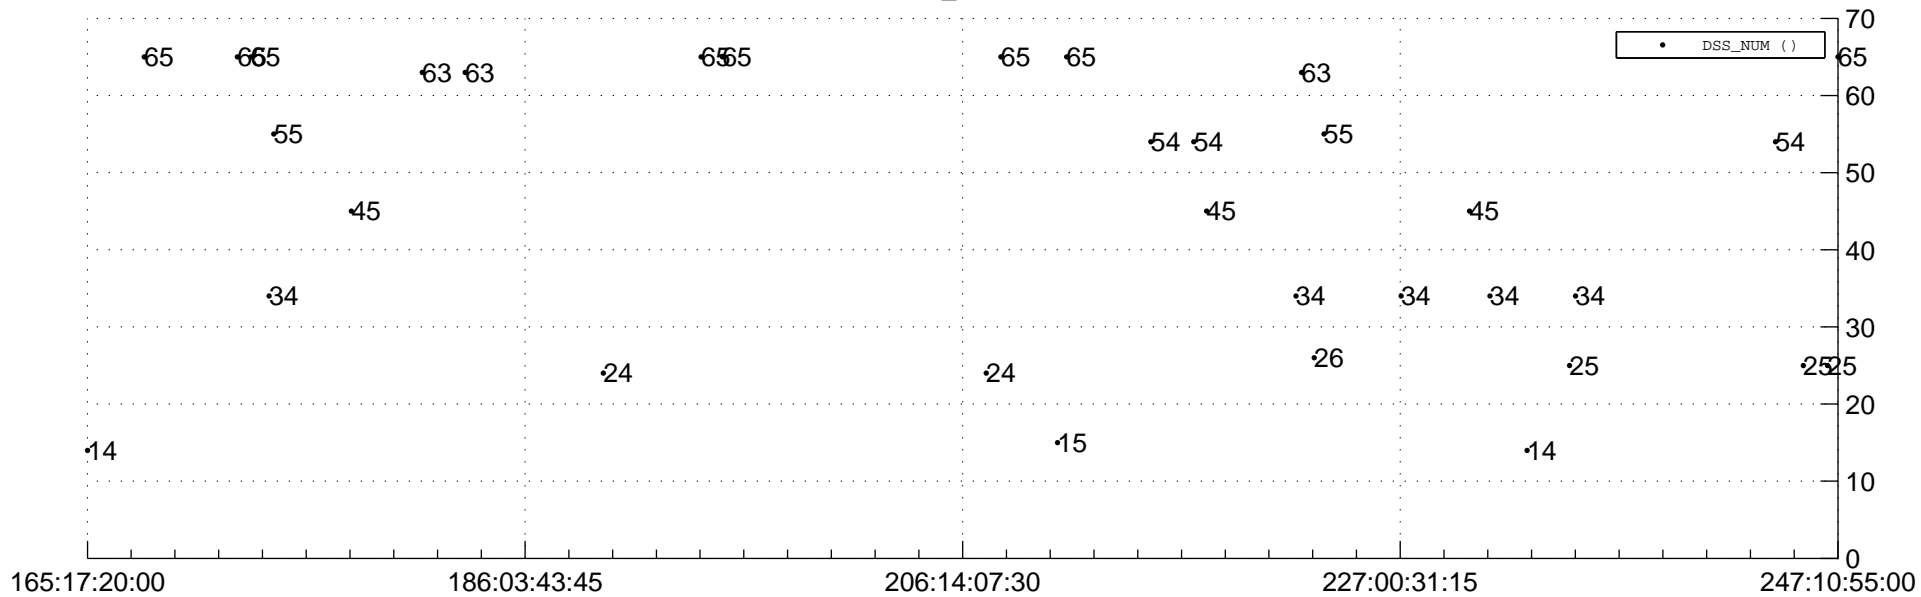

STEREO BEHIND Downlink Performance 2012:248

Number_of_Dropped_Frame

DSS_Station

Spacecraft Time (2012:165:17:20:00.000 -2012:247:10:55:00.000)

/disks/d10/project/stereo/mops/assessment/behind/automation/output/engdump/yesterday/behind_dp_2012_248.csv