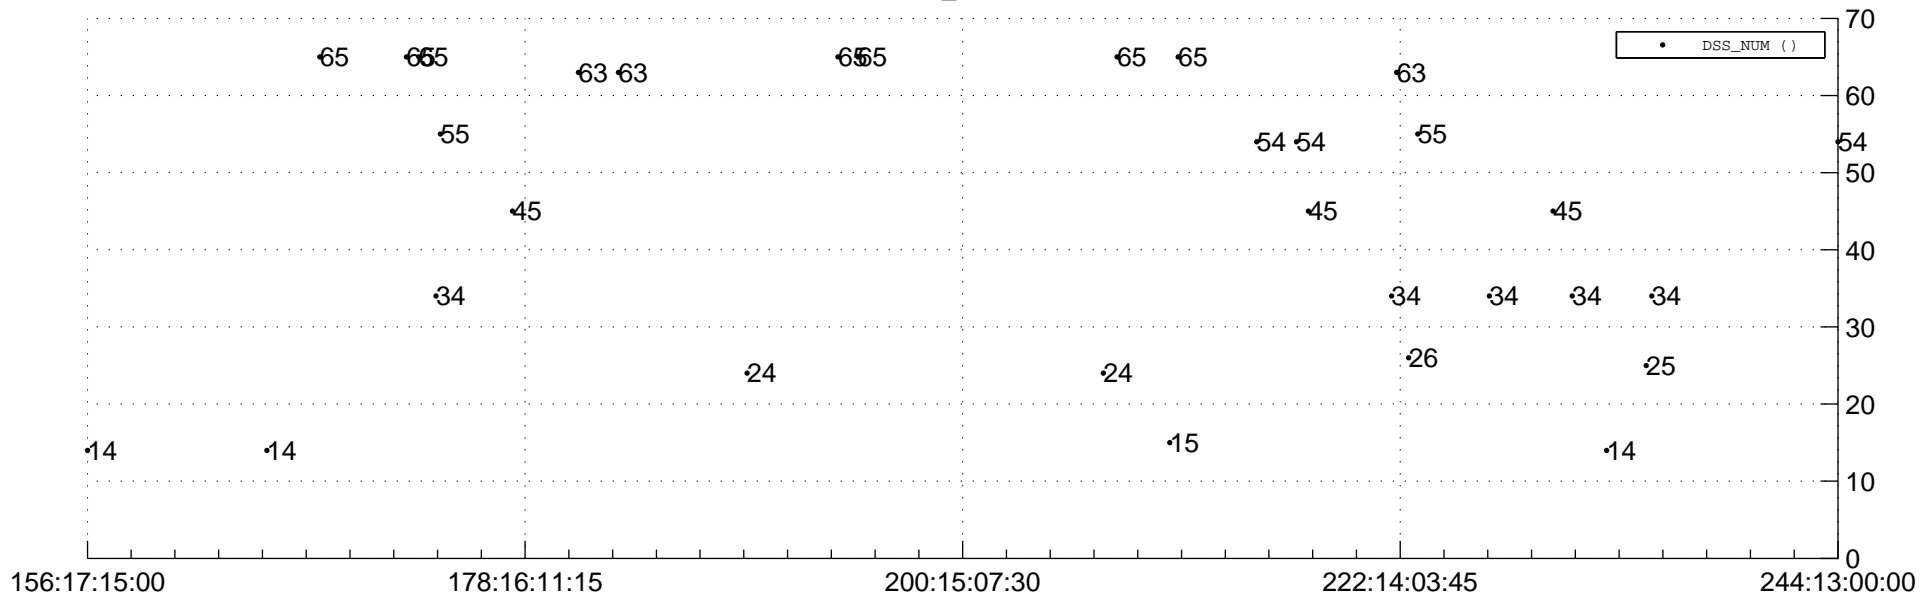

# STEREO BEHIND Downlink Performance 2012:244

## Number\_of\_Dropped\_Frame

## DSS\_Station

Spacecraft Time (2012:156:17:15:00.000 -2012:244:13:00:00.000)

/disks/d10/project/stereo/mops/assessment/behind/automation/output/engdump/yesterday/behind\_dp\_2012\_244.csv

Date Created:08/31/2012 08:36:22 PM