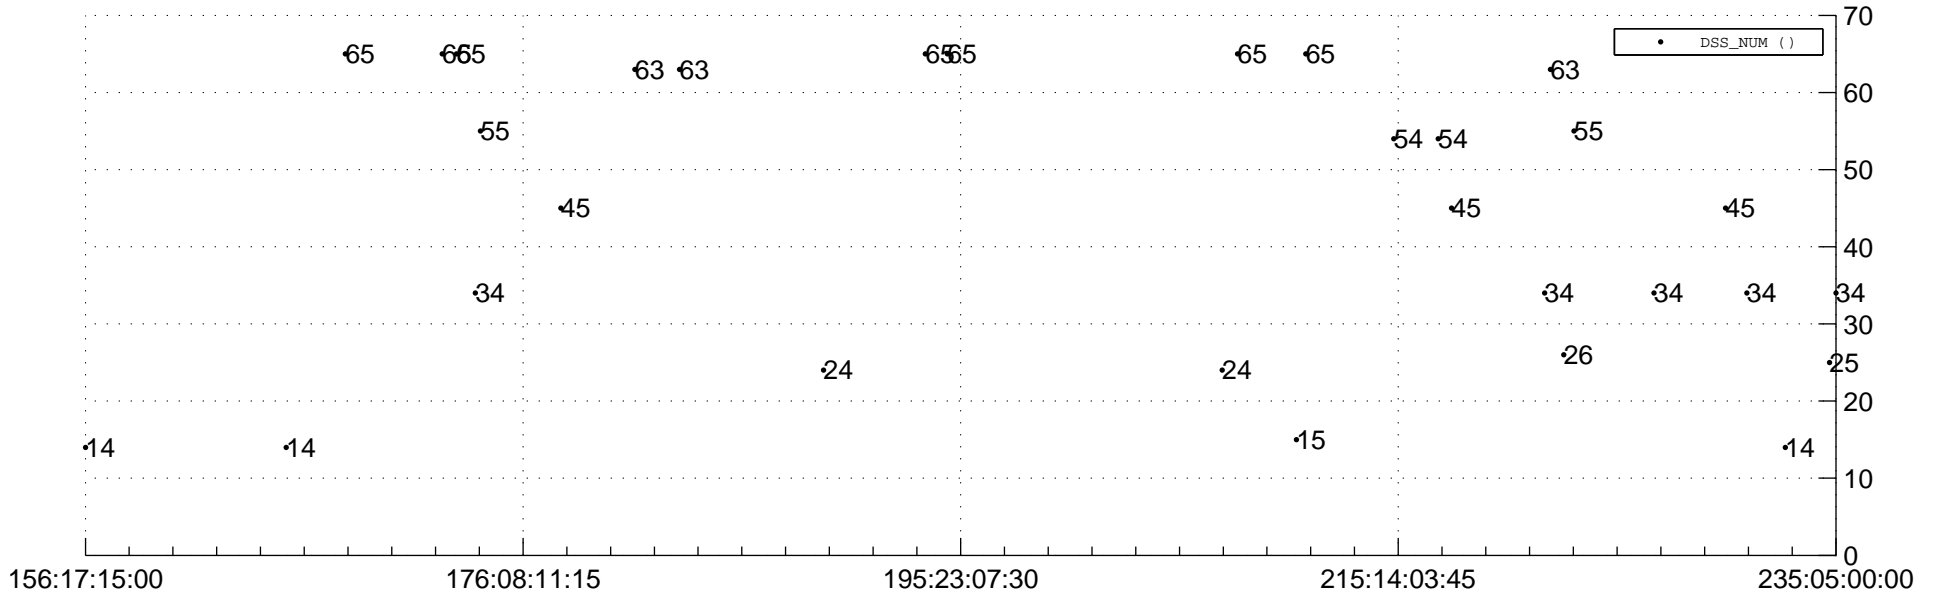

STEREO BEHIND Downlink Performance 2012:242

Number_of_Dropped_Frame

DSS_Station

Spacecraft Time (2012:156:17:15:00.000 -2012:235:05:00:00.000)

/disks/d10/project/stereo/mops/assessment/behind/automation/output/engdump/yesterday/behind_dp_2012_242.csv