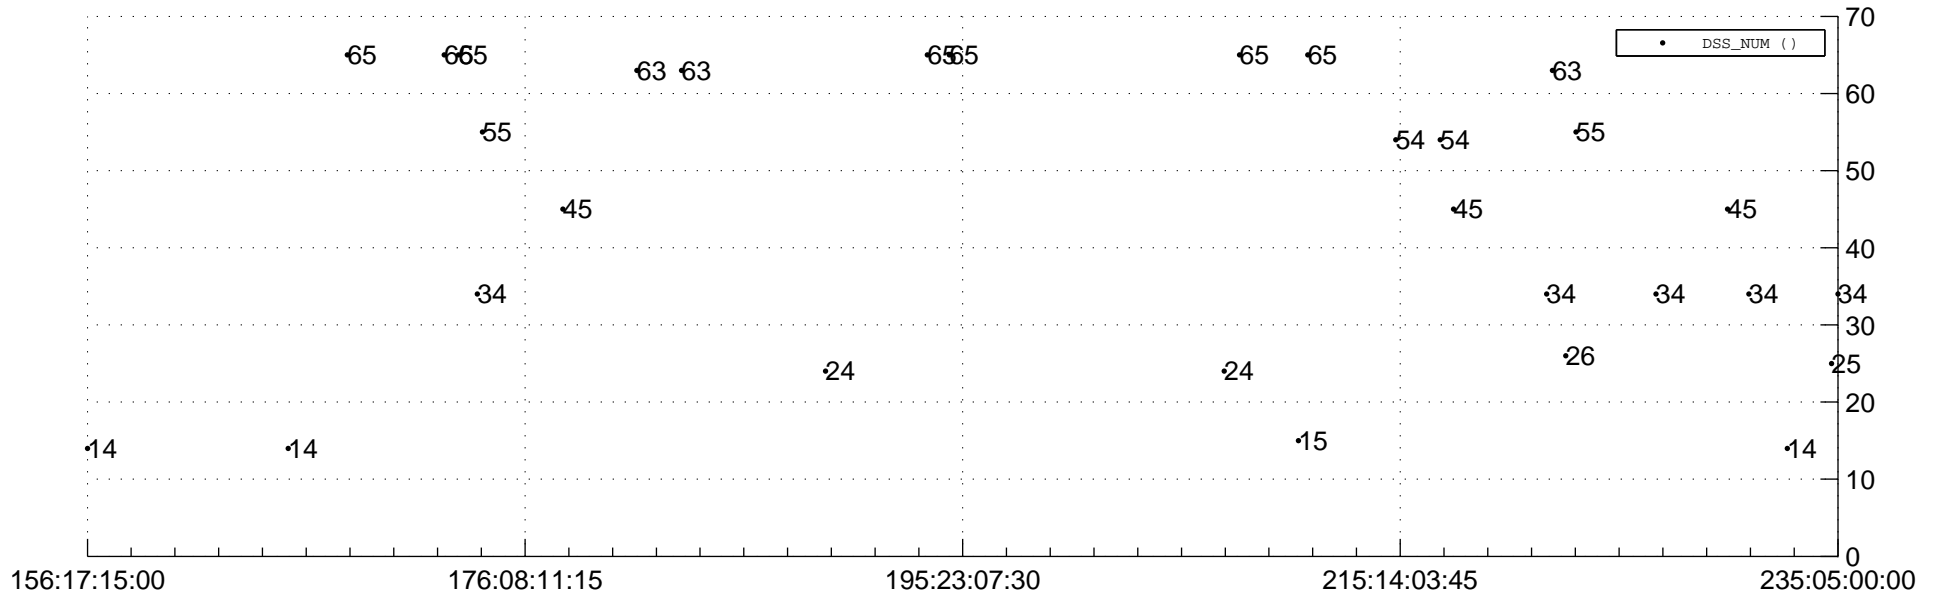

# STEREO BEHIND Downlink Performance 2012:241

## Number\_of\_Dropped\_Frame

## DSS\_Station

Spacecraft Time (2012:156:17:15:00.000 -2012:235:05:00:00.000)

/disks/d10/project/stereo/mops/assessment/behind/automation/output/engdump/yesterday/behind\_dp\_2012\_241.csv

Date Created:08/28/2012 10:43:26 AM