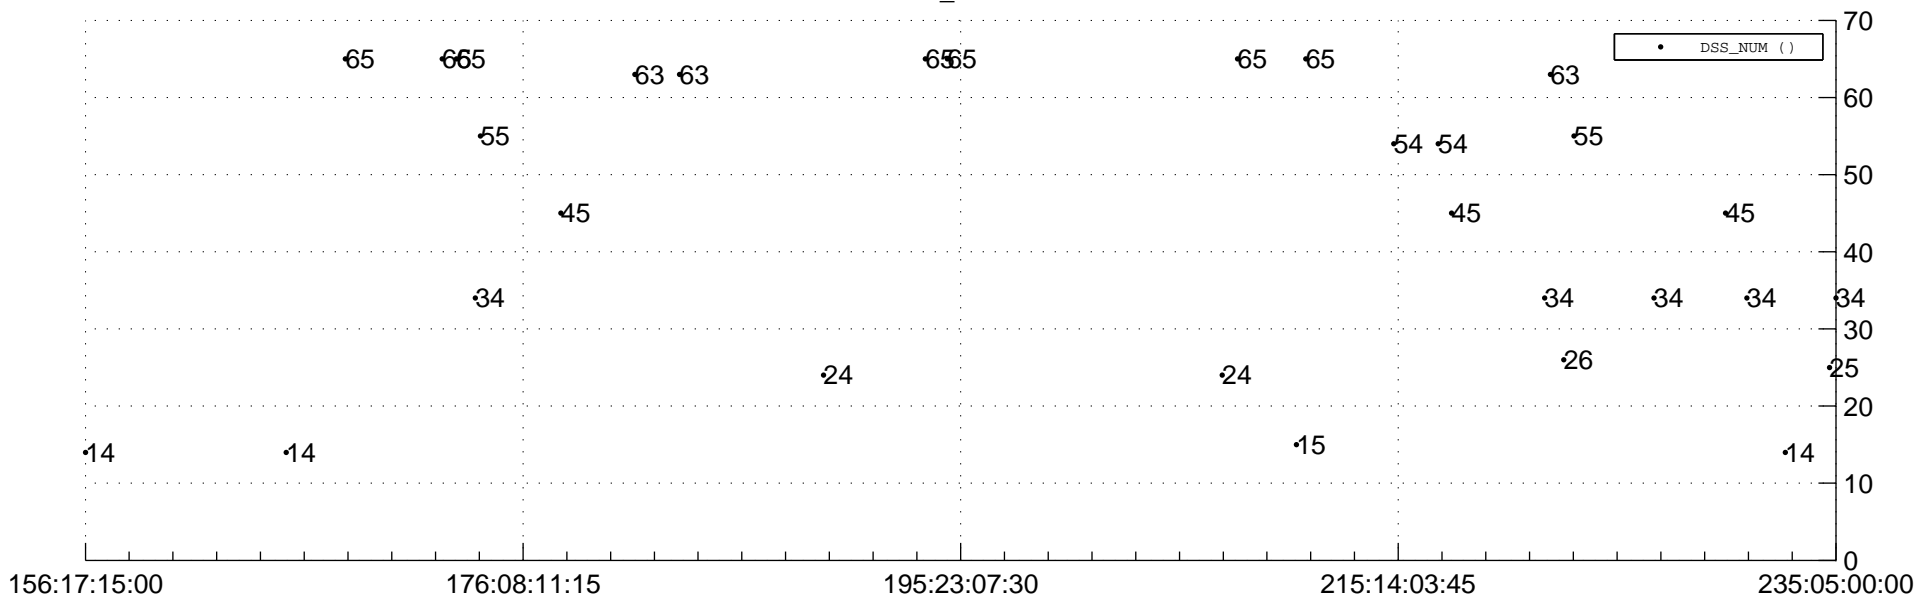

STEREO BEHIND Downlink Performance 2012:240

Number_of_Dropped_Frame

DSS_Station

Spacecraft Time (2012:156:17:15:00.000 -2012:235:05:00:00.000)

/disks/d10/project/stereo/mops/assessment/behind/automation/output/engdump/yesterday/behind_dp_2012_240.csv