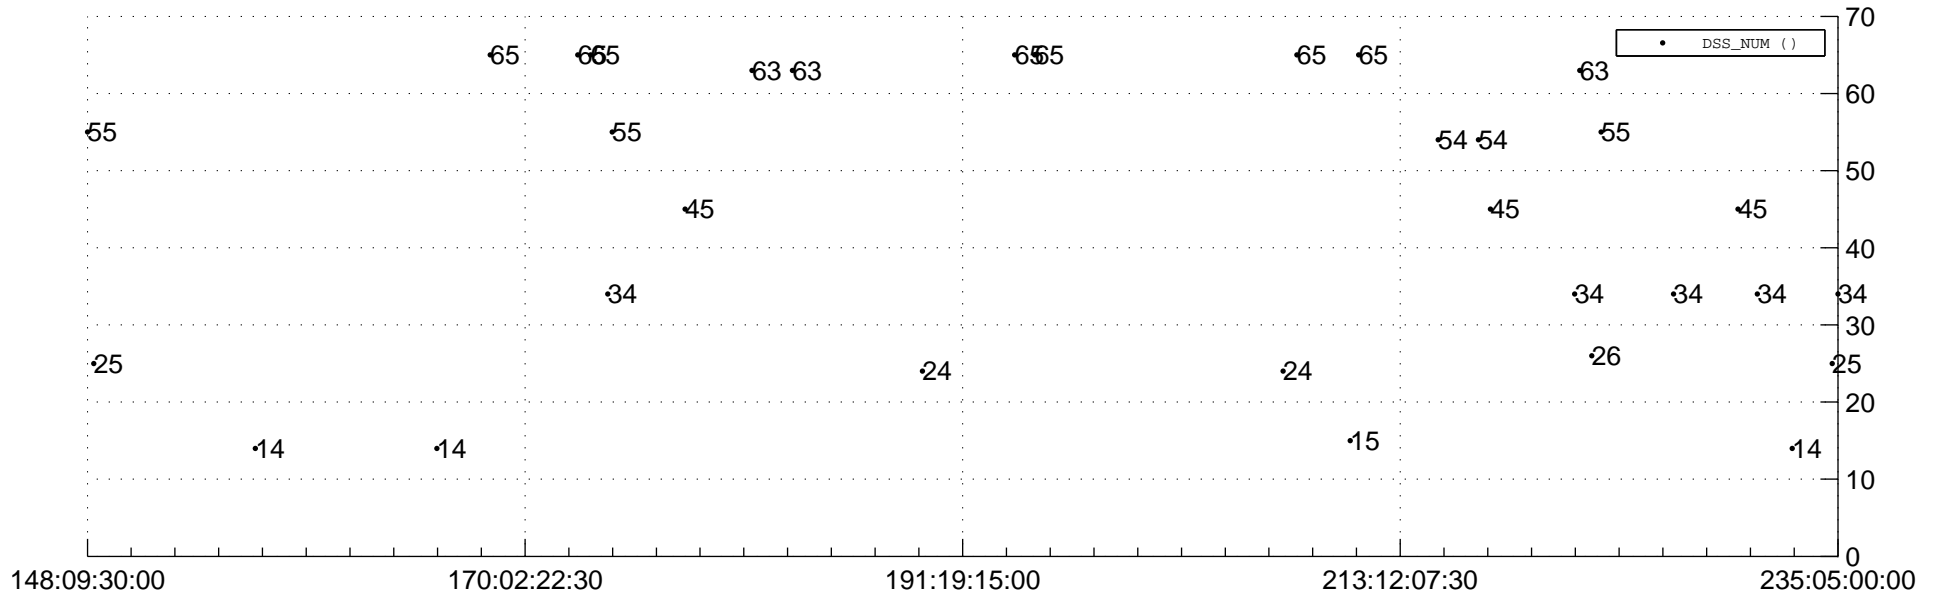

STEREO BEHIND Downlink Performance 2012:236

Number_of_Dropped_Frame

DSS_Station

Spacecraft Time (2012:148:09:30:00.000 -2012:235:05:00:00.000)

/disks/d10/project/stereo/mops/assessment/behind/automation/output/engdump/yesterday/behind_dp_2012_236.csv