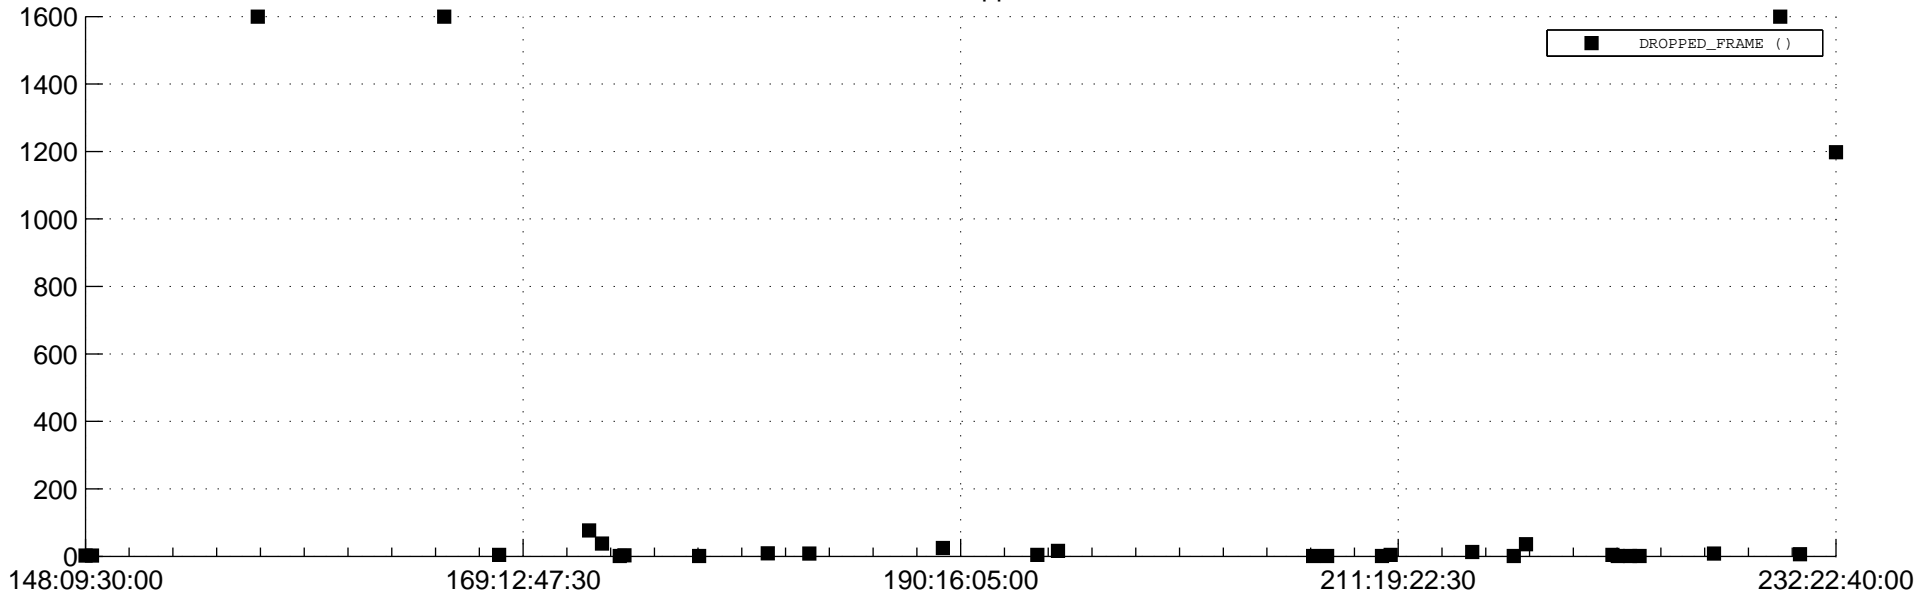

STEREO BEHIND Downlink Performance 2012:234

Number_of_Dropped_Frame

DSS_Station