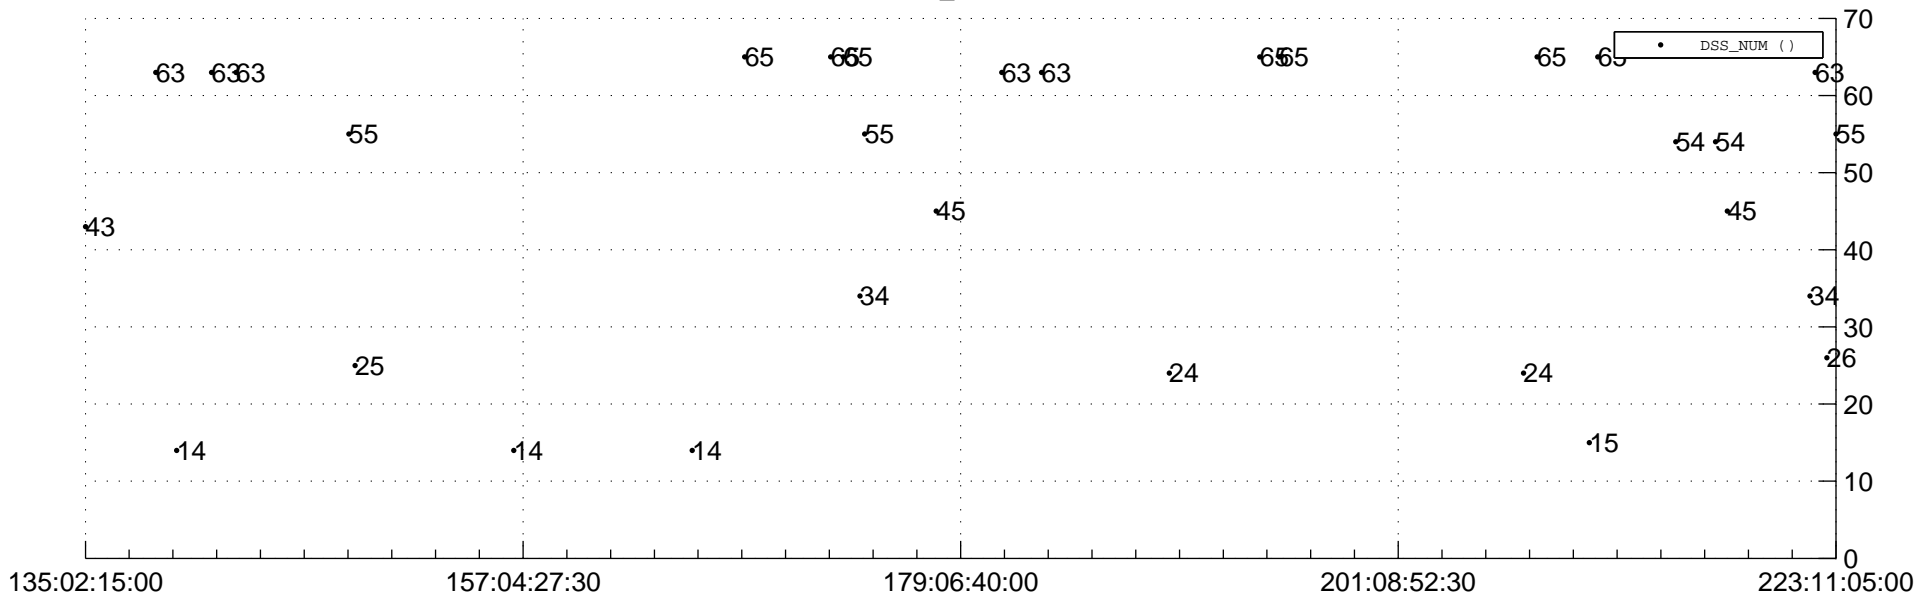

STEREO BEHIND Downlink Performance 2012:225

Number_of_Dropped_Frame

DSS_Station

Spacecraft Time (2012:135:02:15:00.000 -2012:223:11:05:00.000)

/disks/d10/project/stereo/mops/assessment/behind/automation/output/engdump/yesterdaily/behind_dp_2012_225.csv