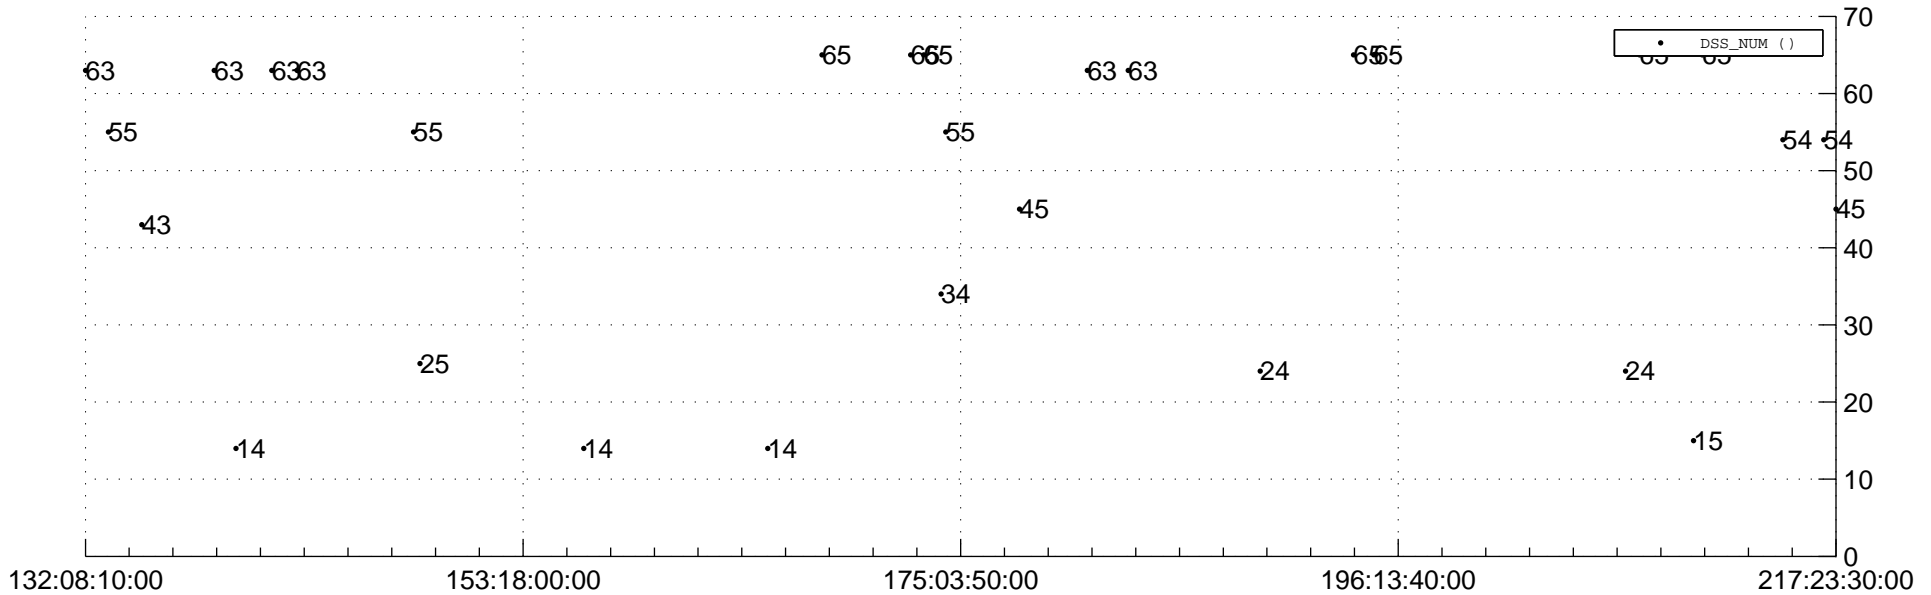

STEREO BEHIND Downlink Performance 2012:221

Number_of_Dropped_Frame

DSS_Station

Spacecraft Time (2012:132:08:10:00.000 -2012:217:23:30:00.000)

/disks/d10/project/stereo/mops/assessment/behind/automation/output/engdump/yesterday/behind_dp_2012_221.csv