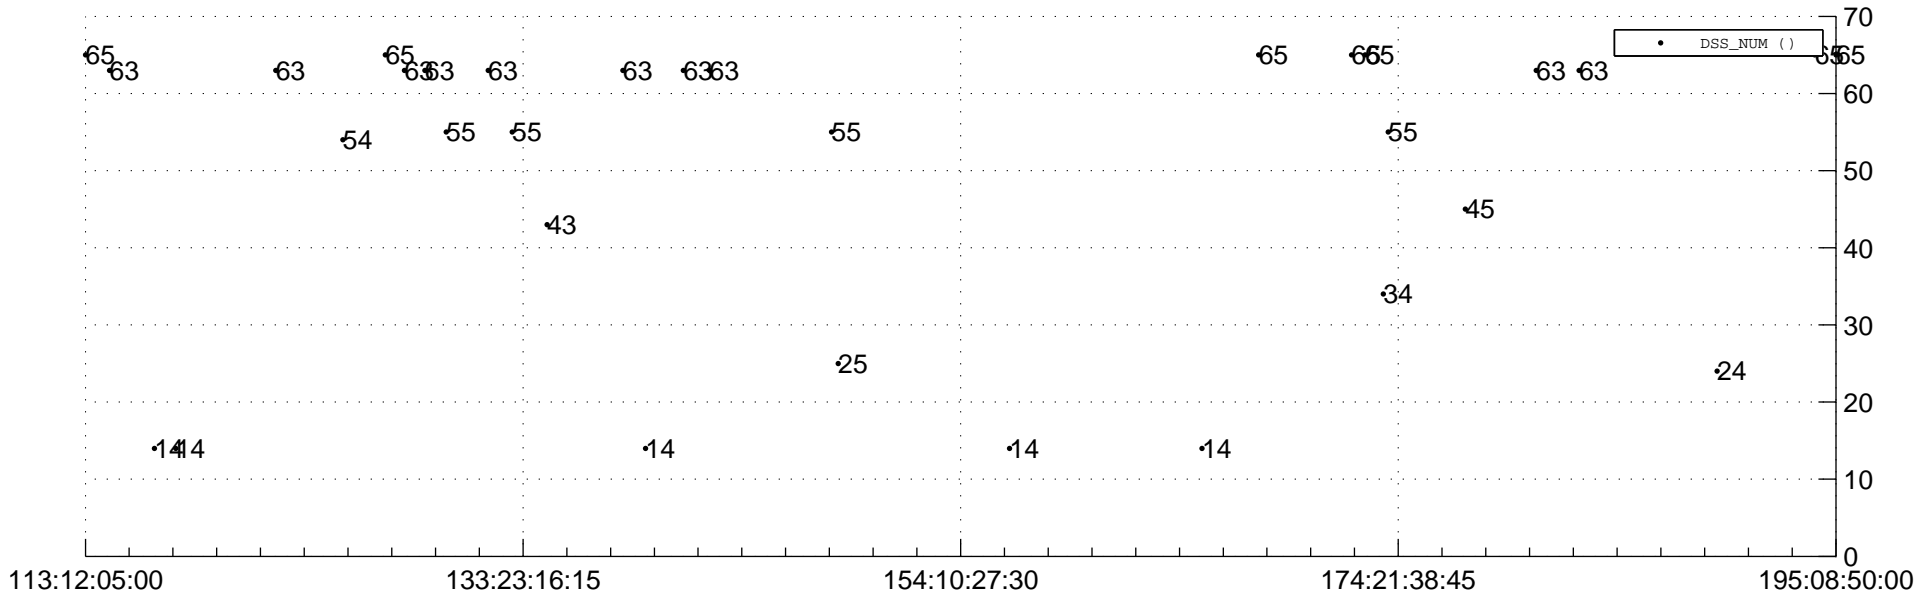

STEREO BEHIND Downlink Performance 2012:203

Number_of_Dropped_Frame

DSS_Station

Spacecraft Time (2012:113:12:05:00.000 -2012:195:08:50:00.000)

/disks/d10/project/stereo/mops/assessment/behind/automation/output/engdump/yesterdaily/behind_dp_2012_203.csv