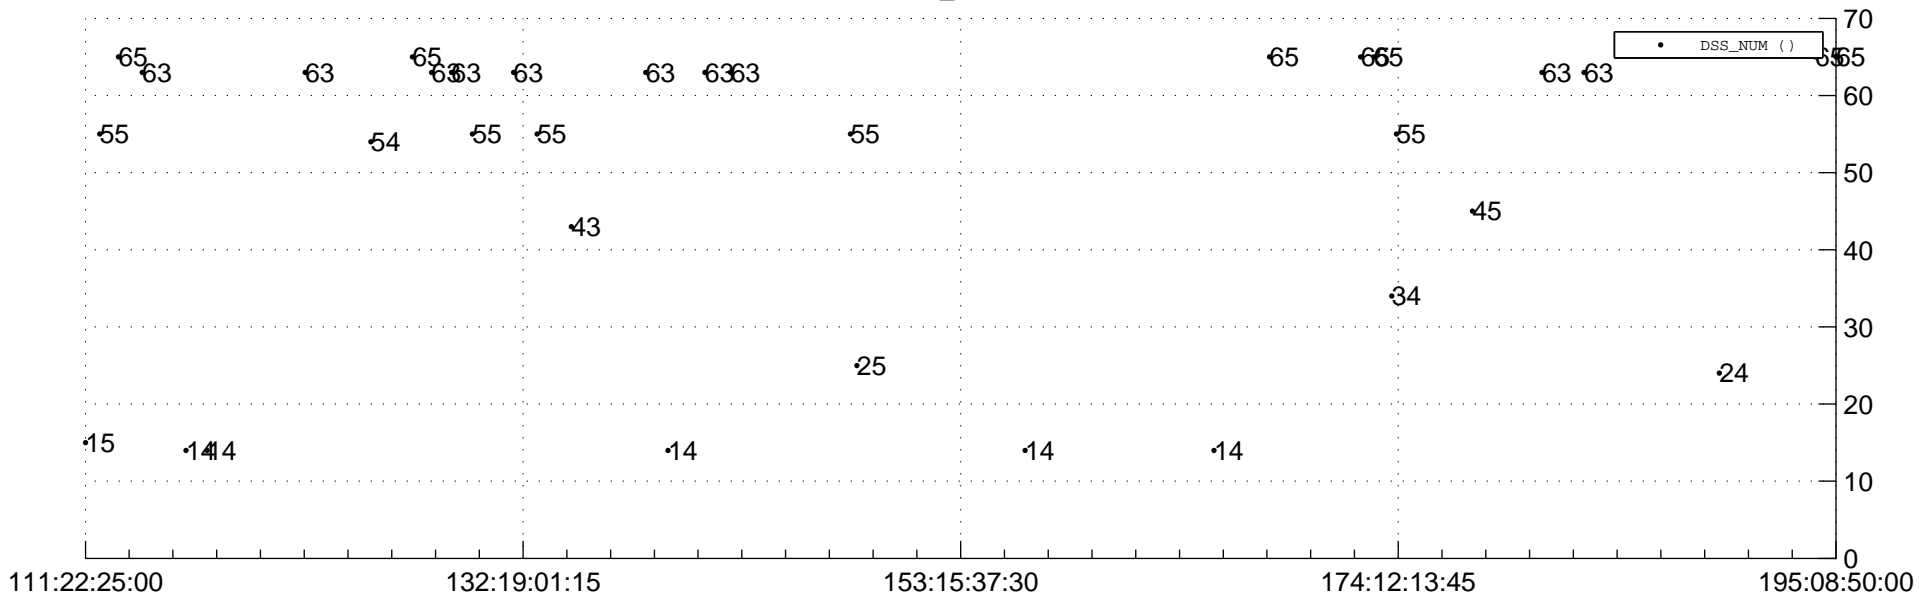

STEREO BEHIND Downlink Performance 2012:201

Number_of_Dropped_Frame

DSS_Station

Spacecraft Time (2012:111:22:25:00.000 -2012:195:08:50:00.000)