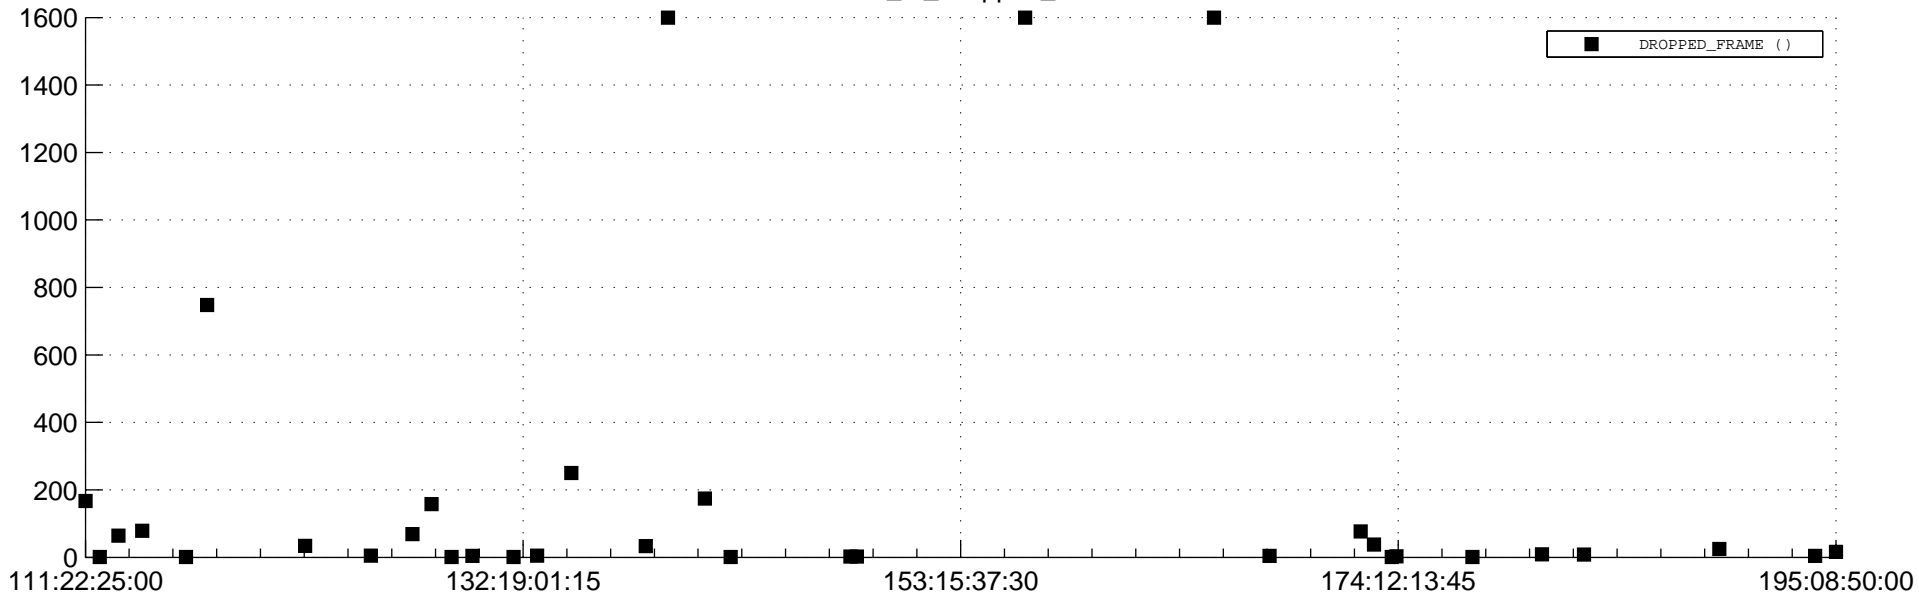

STEREO BEHIND Downlink Performance 2012:201

Number_of_Dropped_Frame

DSS_Station

Spacecraft Time (2012:111:22:25:00.000 -2012:195:08:50:00.000)