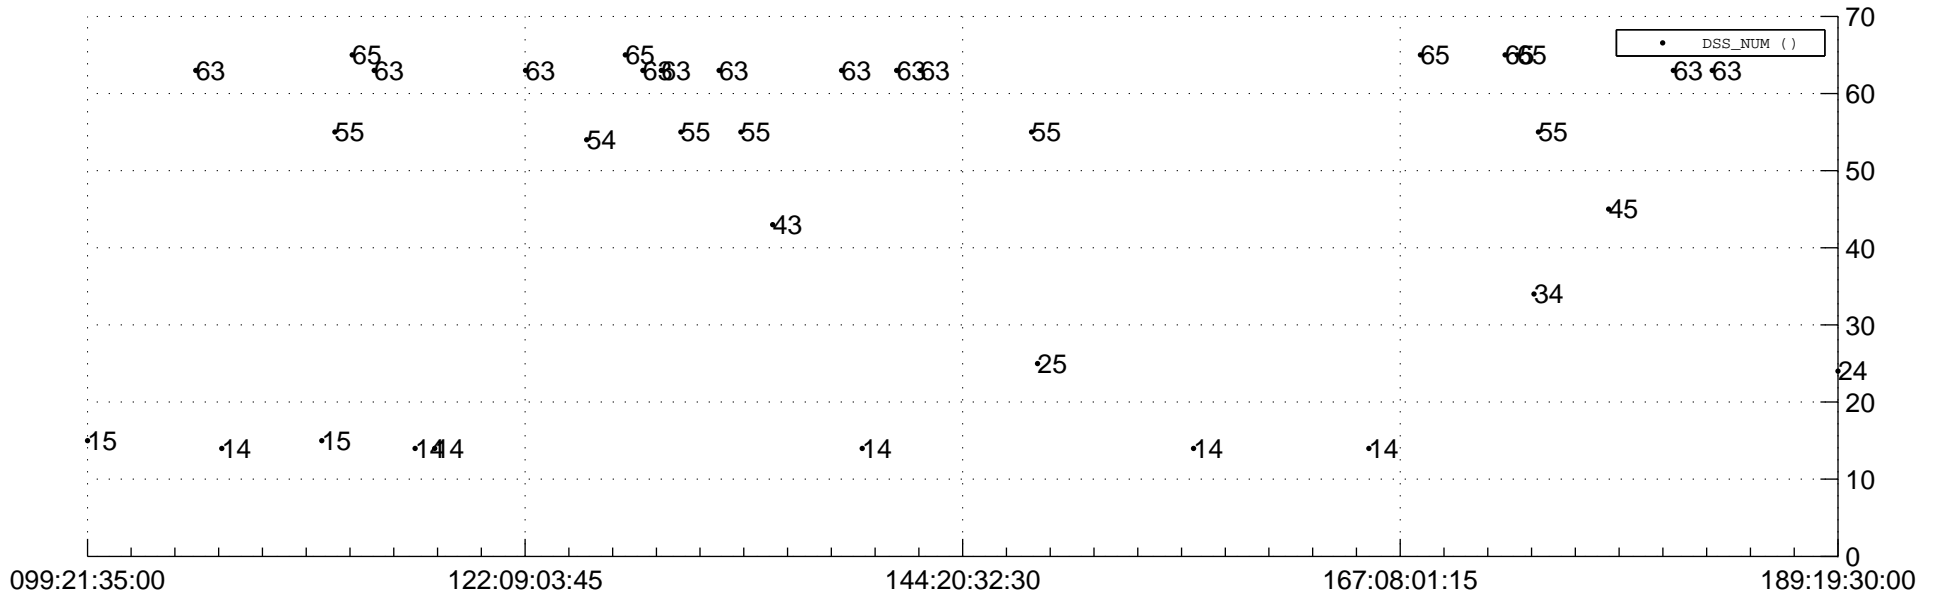

STEREO BEHIND Downlink Performance 2012:190

Number_of_Dropped_Frame

DSS_Station

Spacecraft Time (2012:099:21:35:00.000 -2012:189:19:30:00.000)

/disks/d10/project/stereo/mops/assessment/behind/automation/output/engdump/yesterday/behind_dp_2012_190.csv