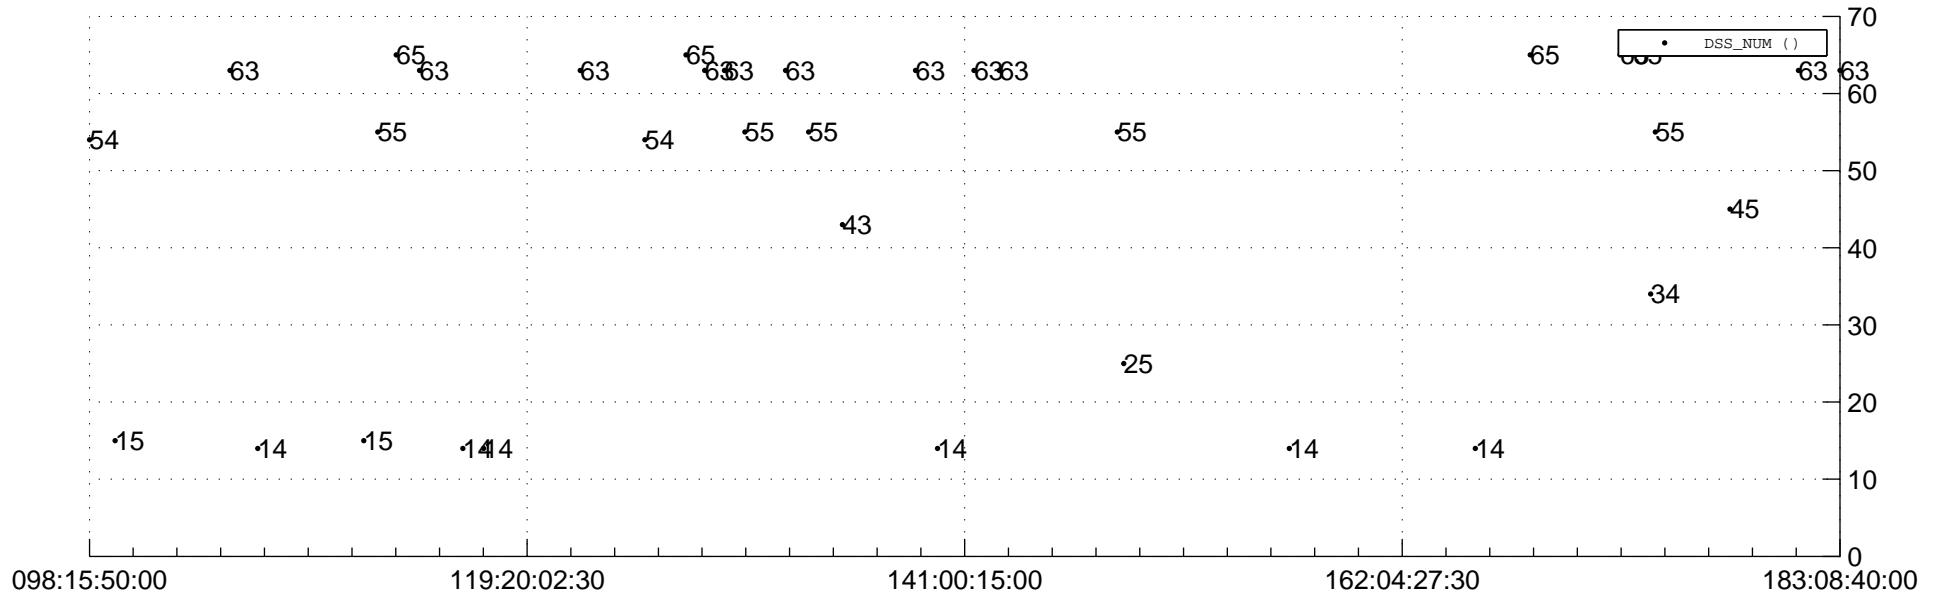

STEREO BEHIND Downlink Performance 2012:186

Number_of_Dropped_Frame

DSS_Station

Spacecraft Time (2012:098:15:50:00.000 -2012:183:08:40:00.000)

/disks/d10/project/stereo/mops/assessment/behind/automation/output/engdump/yesterday/behind_dp_2012_186.csv