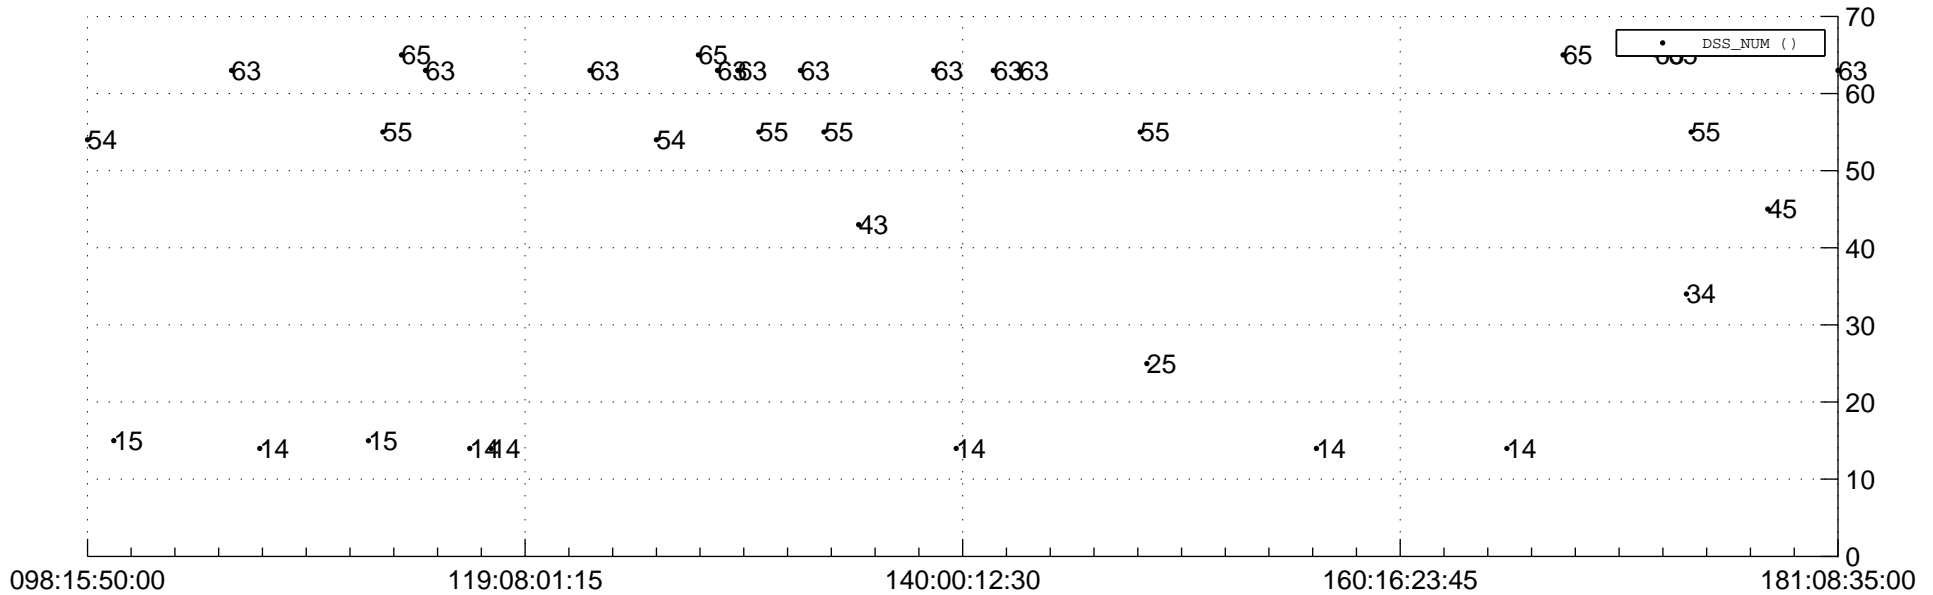

STEREO BEHIND Downlink Performance 2012:183

Number_of_Dropped_Frame

DSS_Station

Spacecraft Time (2012:098:15:50:00.000 -2012:181:08:35:00.000)

/disks/d10/project/stereo/mops/assessment/behind/automation/output/engdump/yesterday/behind_dp_2012_183.csv