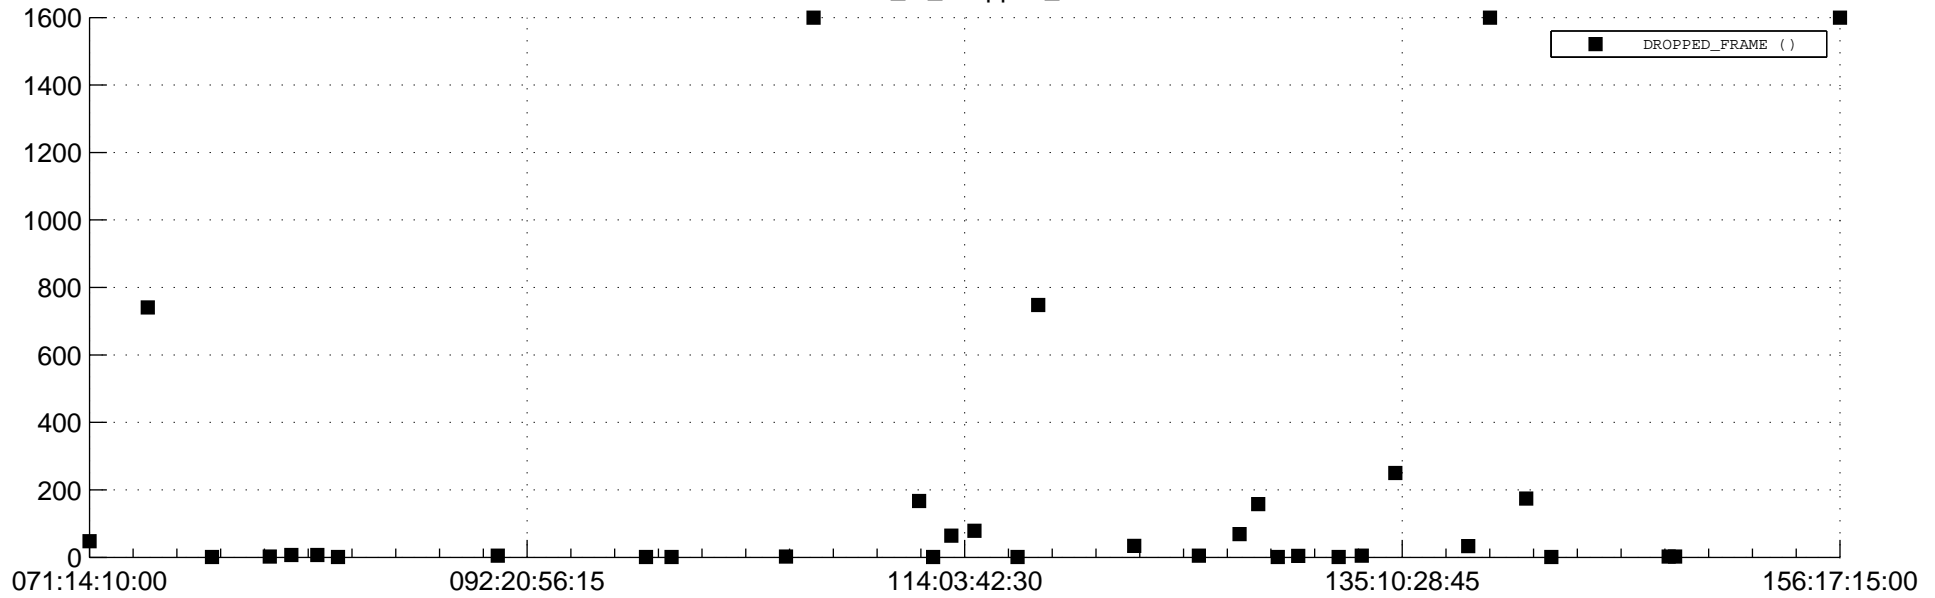

STEREO BEHIND Downlink Performance 2012:159

Number_of_Dropped_Frame

DSS_Station