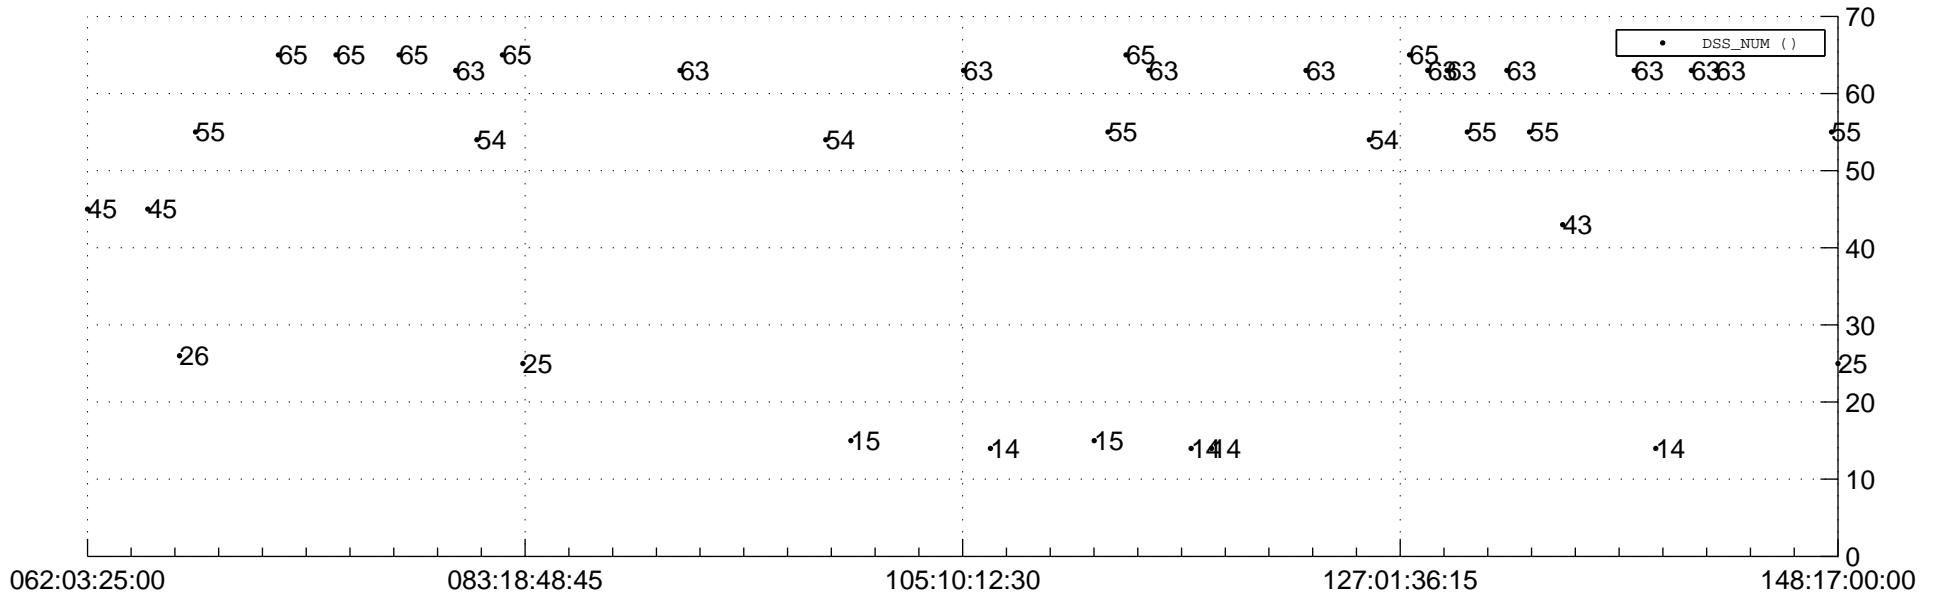

STEREO BEHIND Downlink Performance 2012:152

Number_of_Dropped_Frame

DSS_Station

Spacecraft Time (2012:062:03:25:00.000 -2012:148:17:00:00.000)

/disks/d10/project/stereo/mops/assessment/behind/automation/output/engdump/yesterday/behind_dp_2012_152.csv