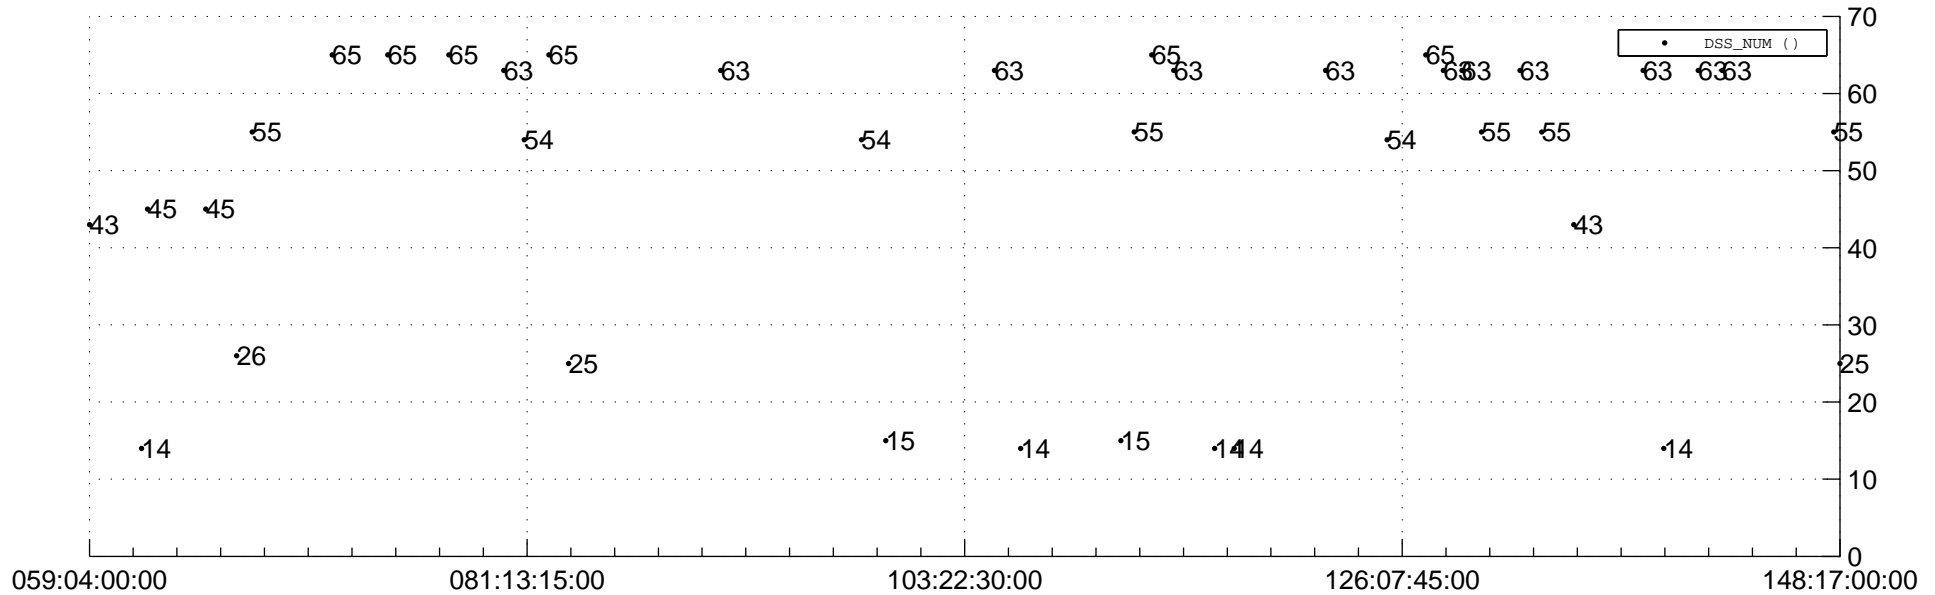

STEREO BEHIND Downlink Performance 2012:149

Number_of_Dropped_Frame

DSS_Station

Spacecraft Time (2012:059:04:00:00.000 -2012:148:17:00:00.000)

/disks/d10/project/stereo/mops/assessment/behind/automation/output/engdump/yesterday/behind_dp_2012_149.csv