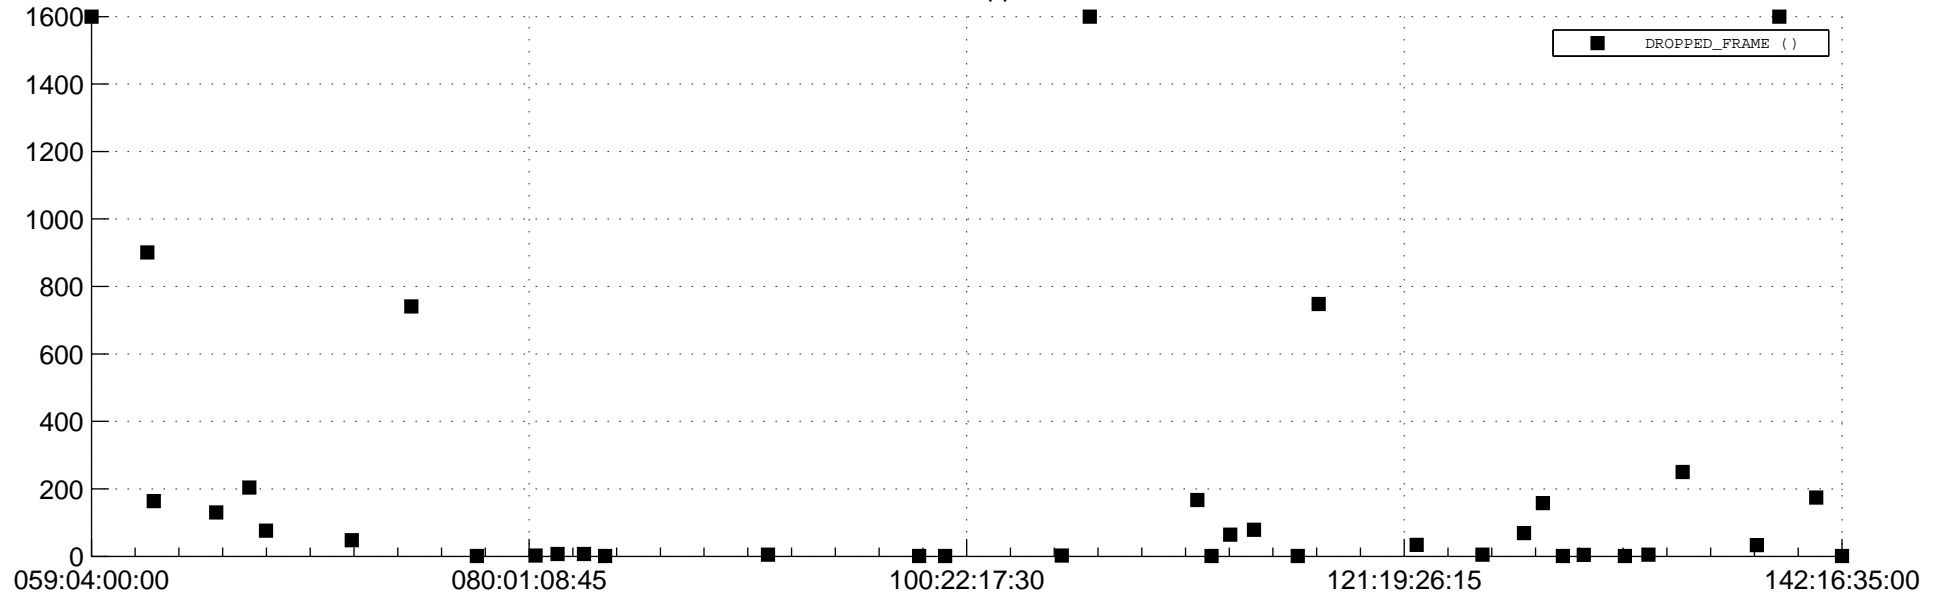

STEREO BEHIND Downlink Performance 2012:144

Number_of_Dropped_Frame

DSS_Station