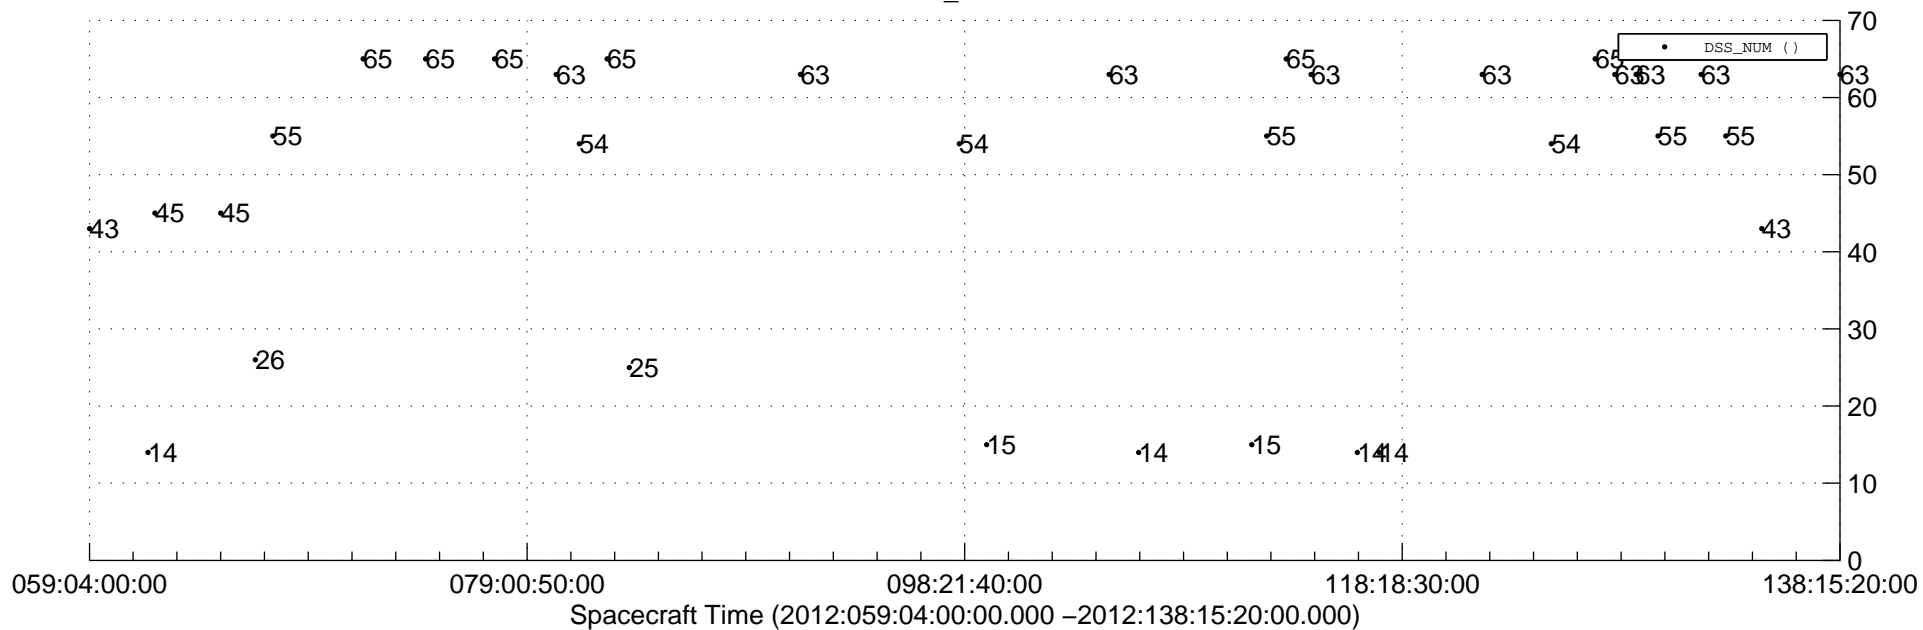

STEREO BEHIND Downlink Performance 2012:139

Number_of_Dropped_Frame

DSS_Station

Spacecraft Time (2012:059:04:00:00.000 –2012:138:15:20:00.000)

/disks/d10/project/stereo/mops/assessment/behind/automation/output/engdump/yesterday/behind_dp_2012_139.csv