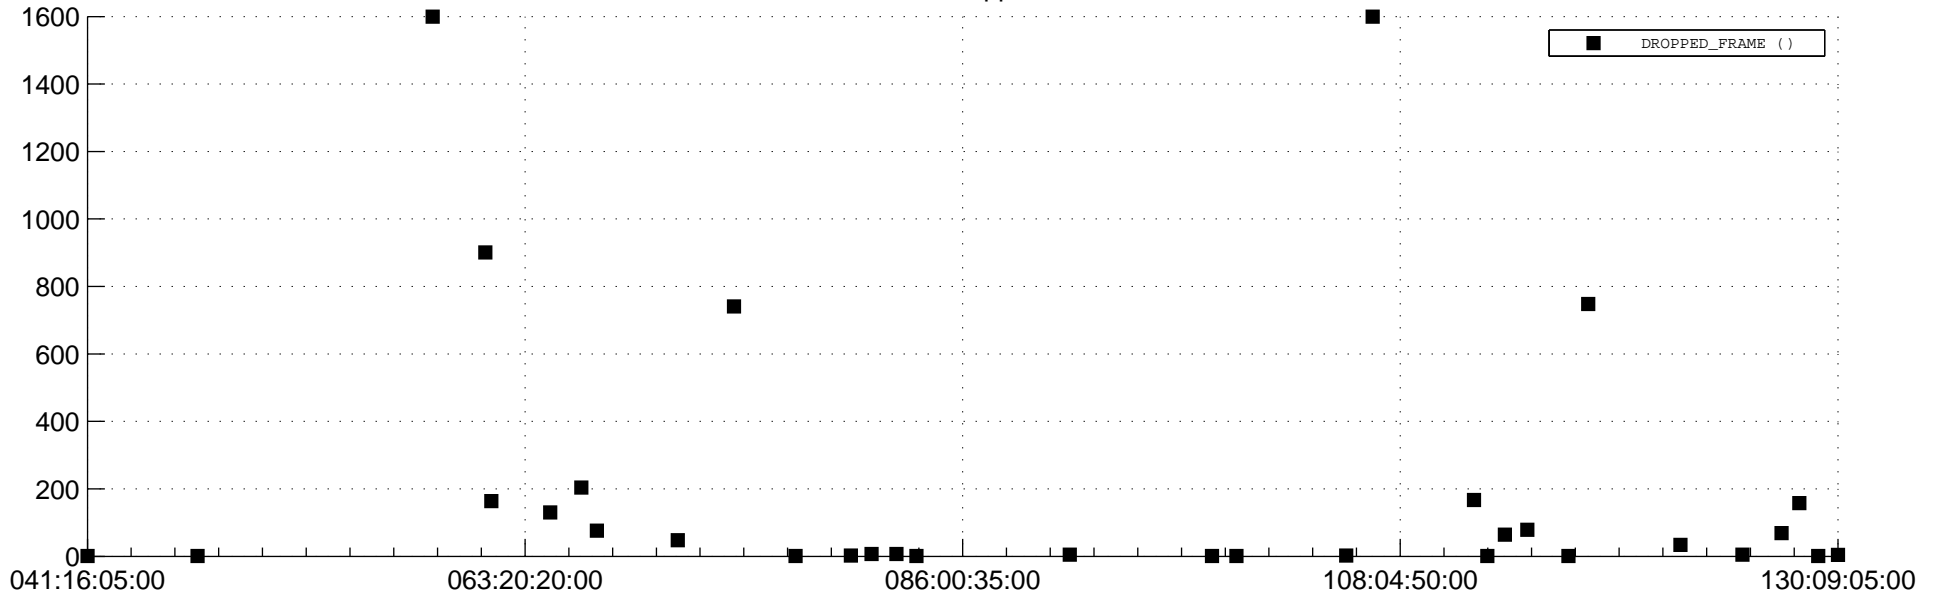

STEREO BEHIND Downlink Performance 2012:132

Number_of_Dropped_Frame

DSS_Station