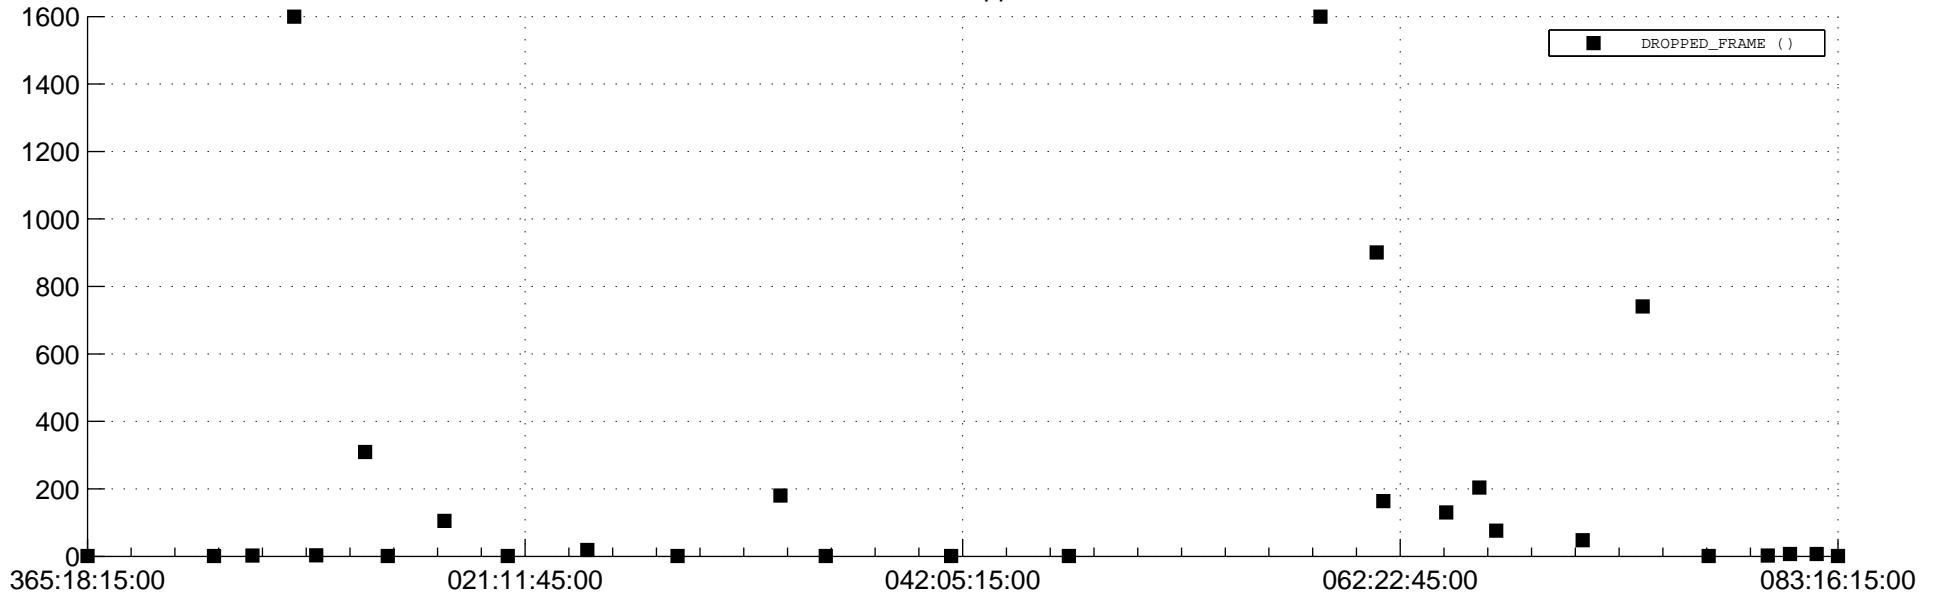

STEREO BEHIND Downlink Performance 2012:091

Number_of_Dropped_Frame

DSS_Station