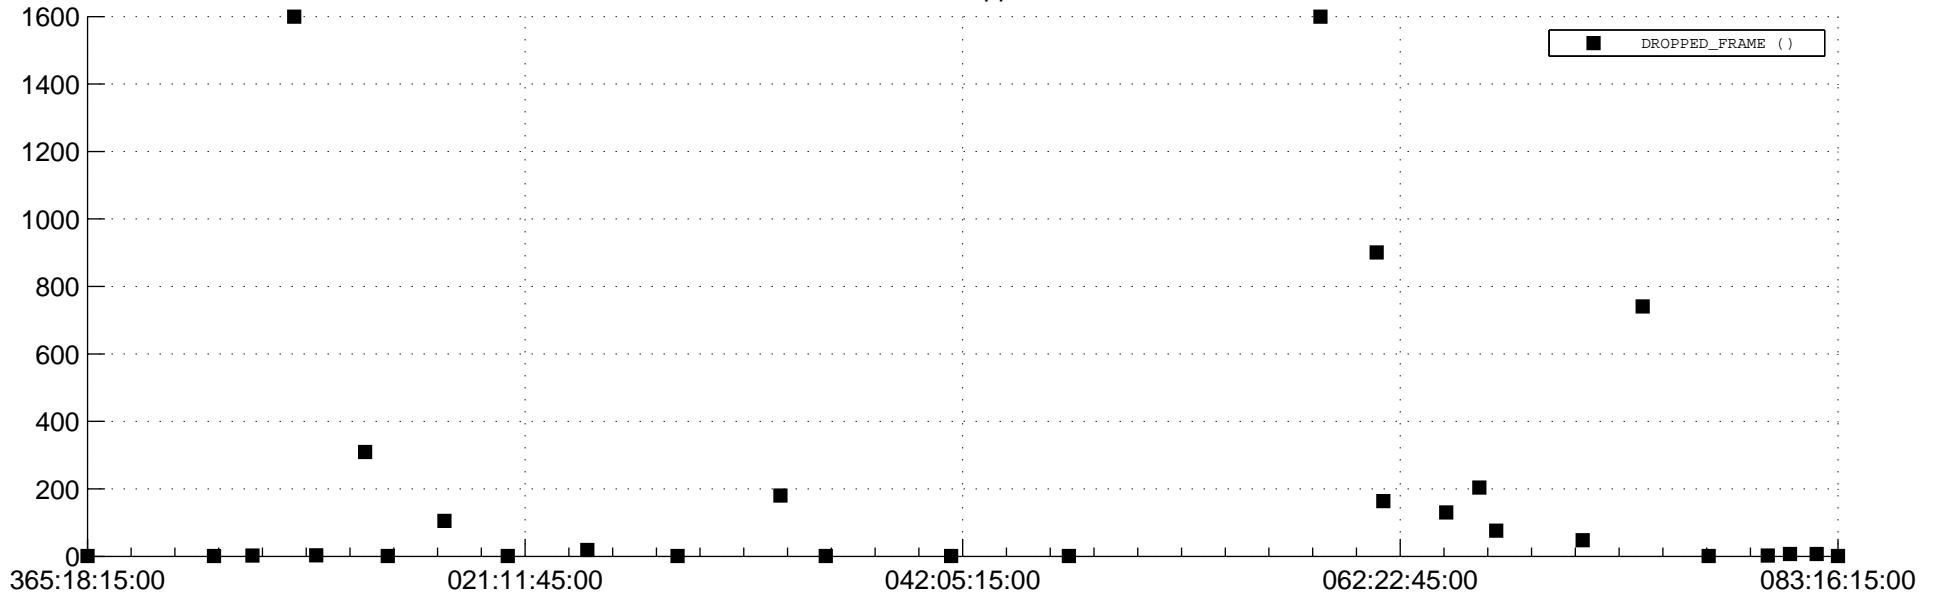

STEREO BEHIND Downlink Performance 2012:087

Number_of_Dropped_Frame

DSS_Station