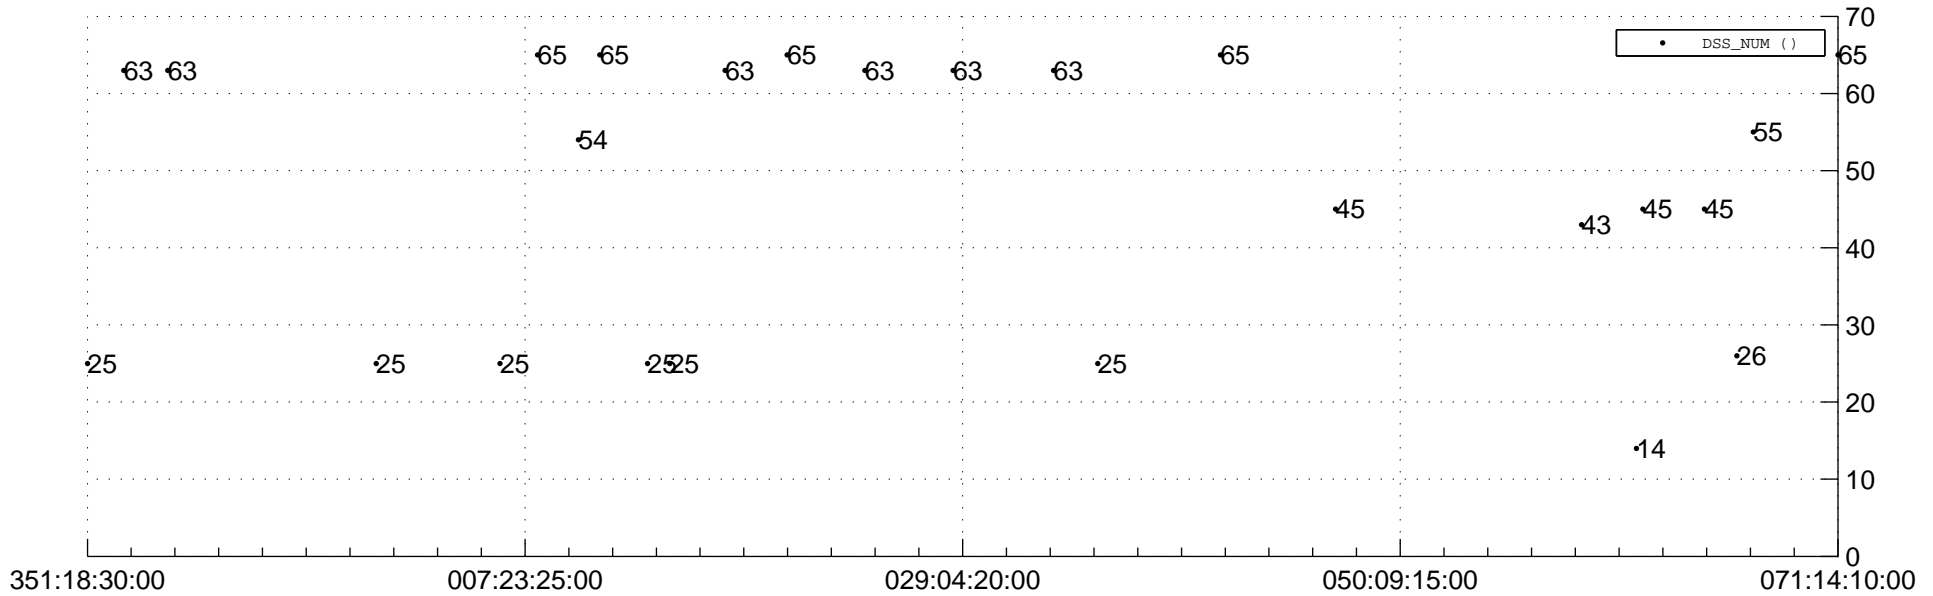

STEREO BEHIND Downlink Performance 2012:074

Number_of_Dropped_Frame

DSS_Station

Spacecraft Time (2011:351:18:30:00.000 -2012:071:14:10:00.000)

/disks/d10/project/stereo/mops/assessment/behind/automation/output/engdump/yesterdaily/behind_dp_2012_074.csv