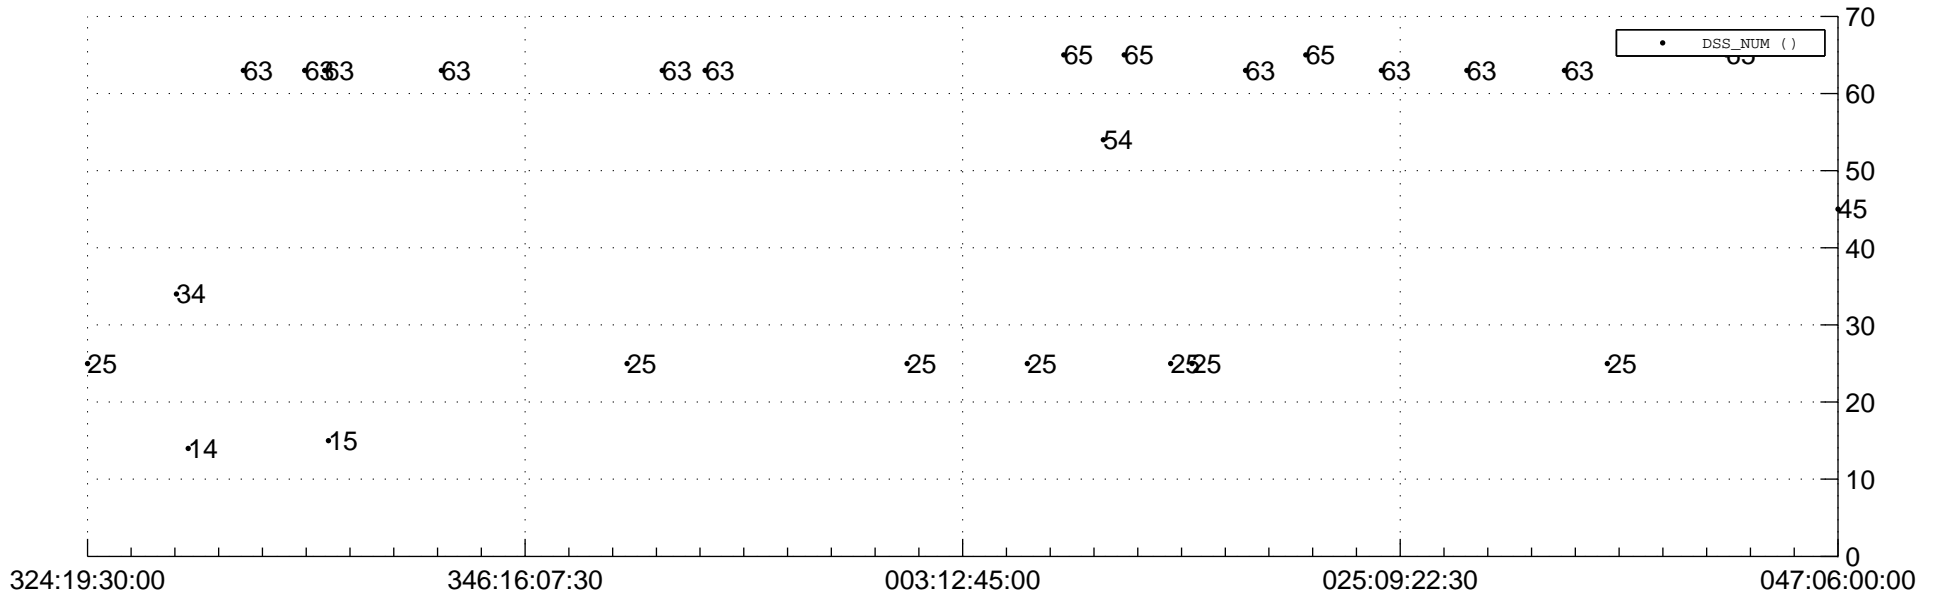

STEREO BEHIND Downlink Performance 2012:047

Number_of_Dropped_Frame

DSS_Station

Spacecraft Time (2011:324:19:30:00.000 -2012:047:06:00:00.000)

/disks/d10/project/stereo/mops/assessment/behind/automation/output/engdump/yesterday/behind_dp_2012_047.csv