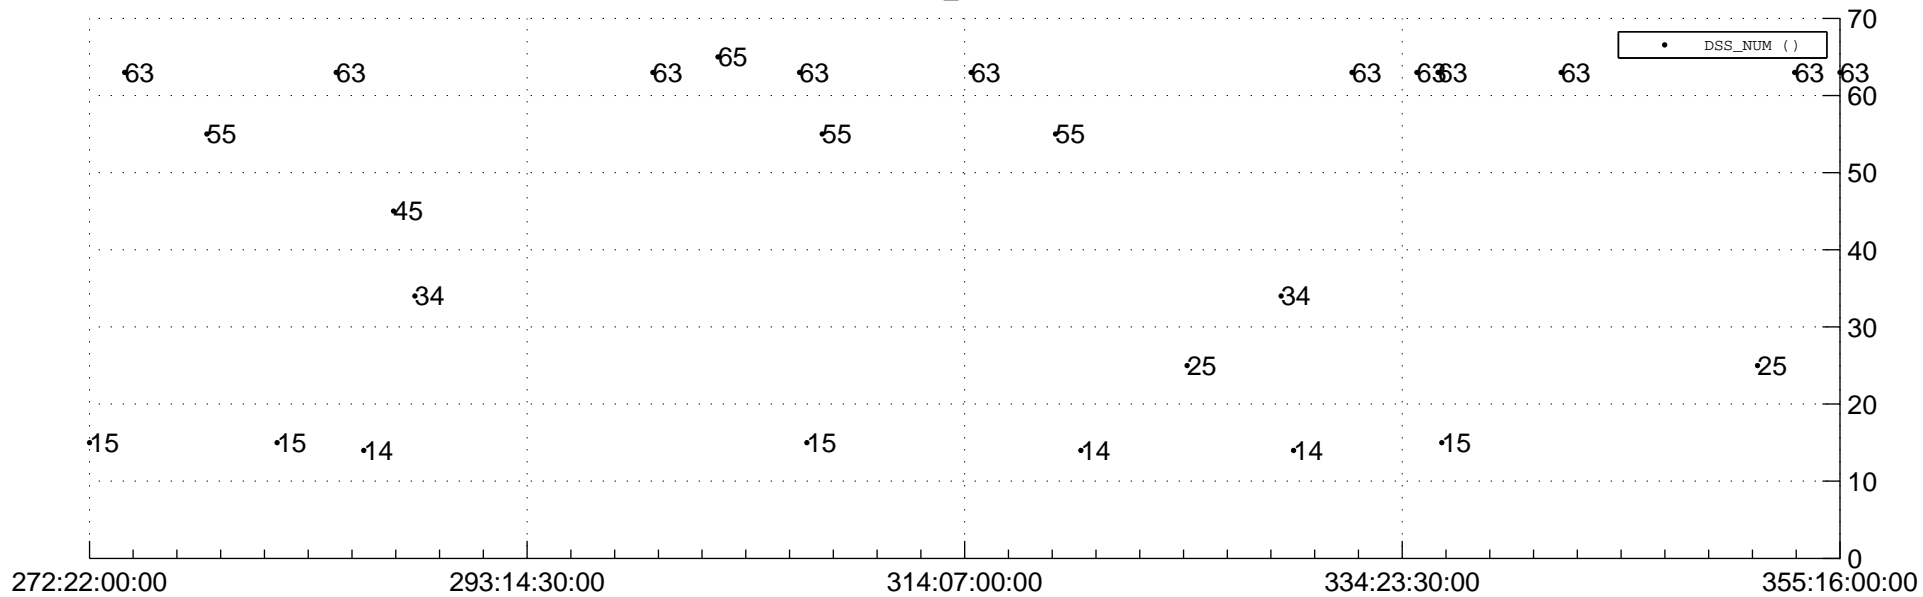

STEREO BEHIND Downlink Performance 2011:361

Number_of_Dropped_Frame

DSS_Station

Spacecraft Time (2011:272:22:00:00.000 -2011:355:16:00:00.000)

/disks/d10/project/stereo/mops/assessment/behind/automation/output/engdump/yesterday/behind_dp_2011_361.csv