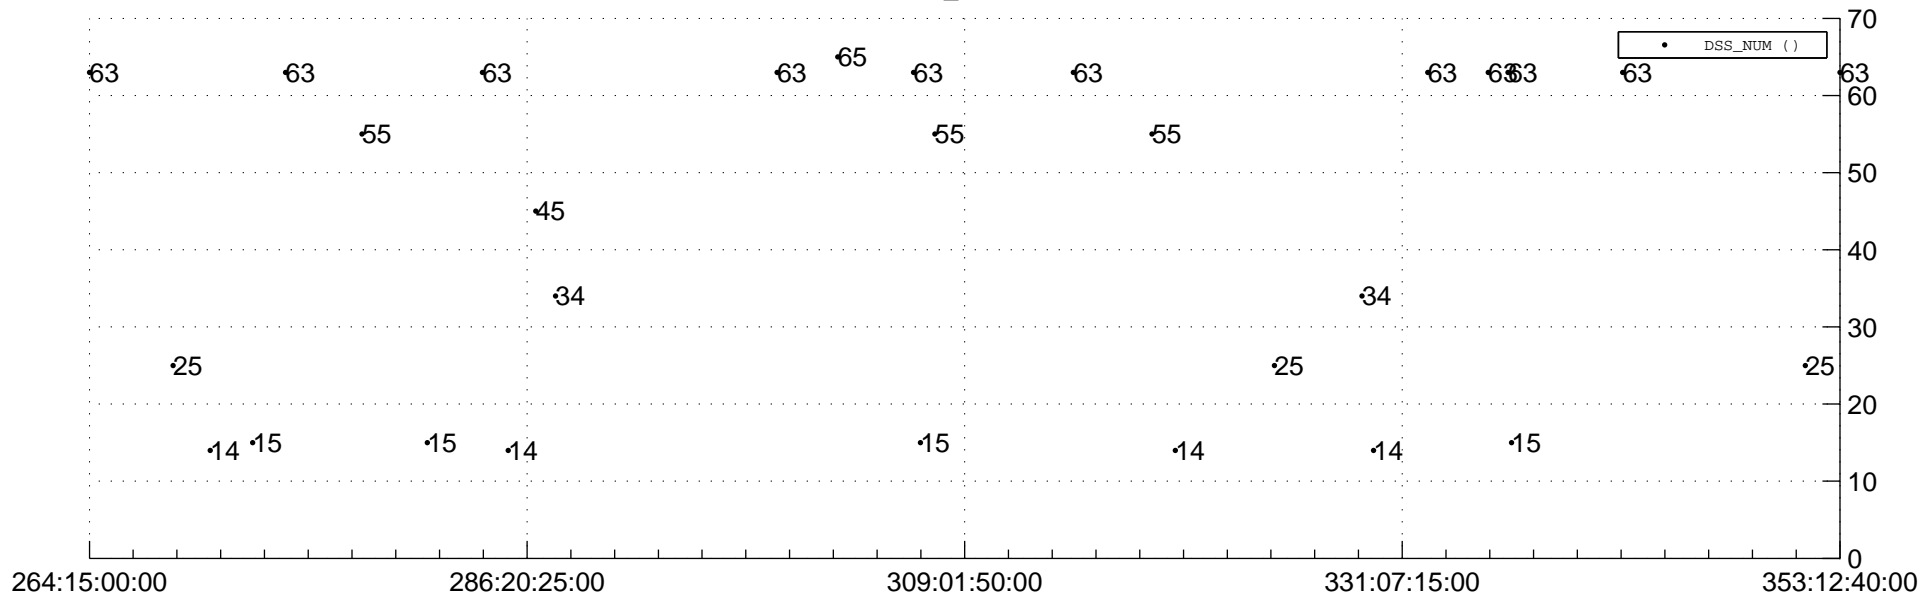

STEREO BEHIND Downlink Performance 2011:354

Number_of_Dropped_Frame

DSS_Station

Spacecraft Time (2011:264:15:00:00.000 -2011:353:12:40:00.000)

/disks/d10/project/stereo/mops/assessment/behind/automation/output/engdump/yesterday/behind_dp_2011_354.csv