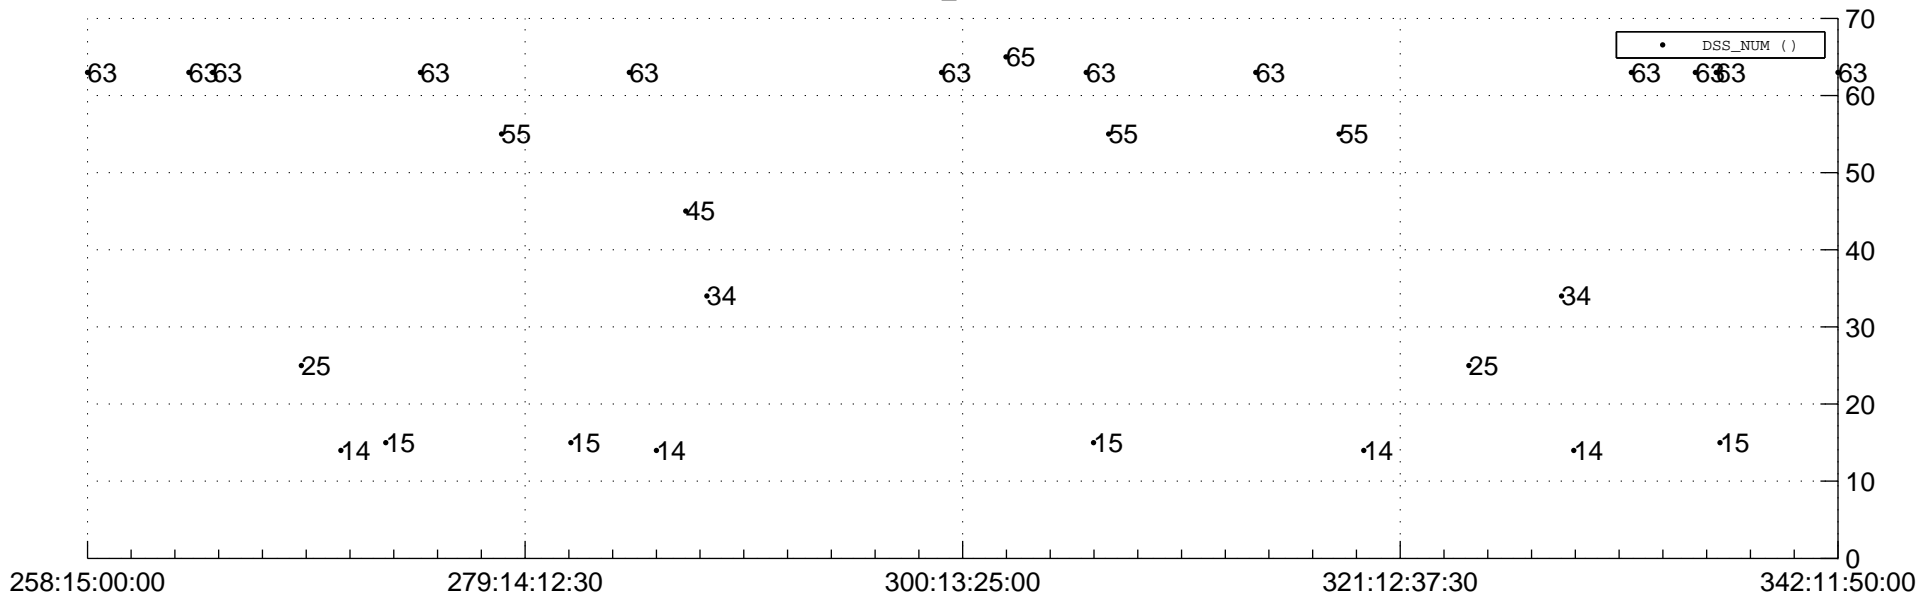

STEREO BEHIND Downlink Performance 2011:348

Number_of_Dropped_Frame

DSS_Station

Spacecraft Time (2011:258:15:00:00.000 - 2011:342:11:50:00.000)

/disks/d10/project/stereo/mops/assessment/behind/automation/output/engdump/yesterdaily/behind_dp_2011_348.csv