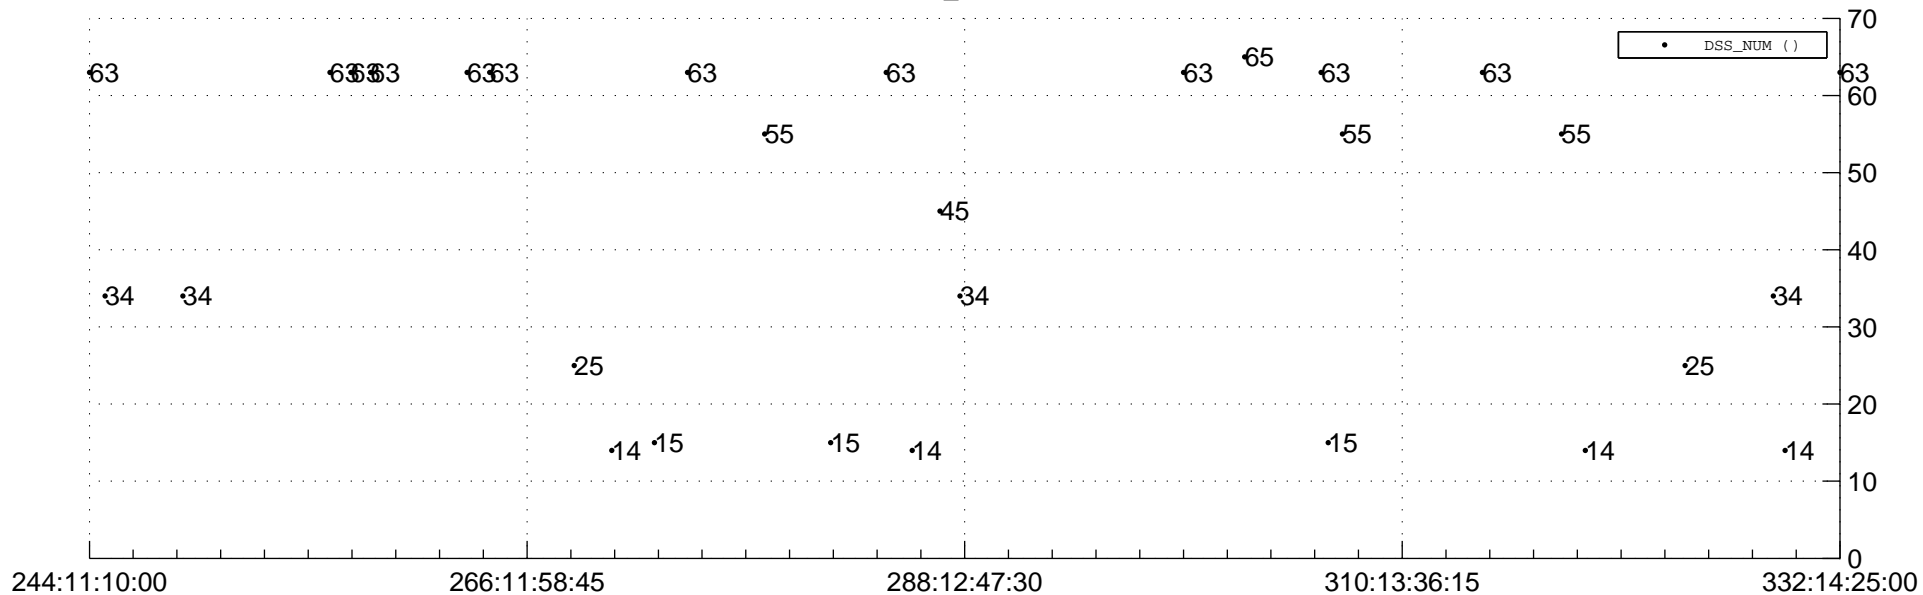

STEREO BEHIND Downlink Performance 2011:333

Number_of_Dropped_Frame

DSS_Station

Spacecraft Time (2011:244:11:10:00.000 -2011:332:14:25:00.000)

/disks/d10/project/stereo/mops/assessment/behind/automation/output/engdump/yesterday/behind_dp_2011_333.csv