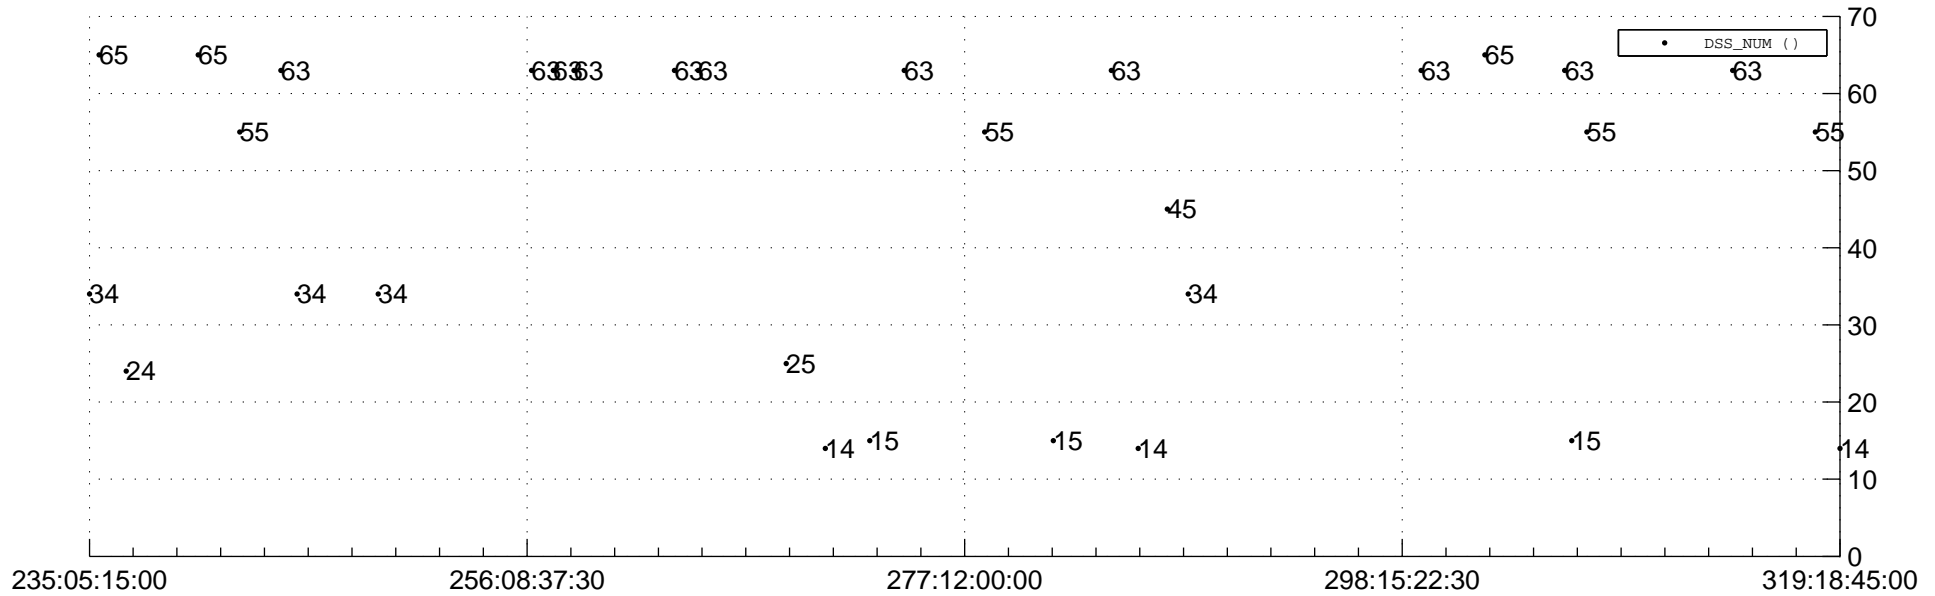

STEREO BEHIND Downlink Performance 2011:324

Number_of_Dropped_Frame

DSS_Station

Spacecraft Time (2011:235:05:15:00.000 -2011:319:18:45:00.000)