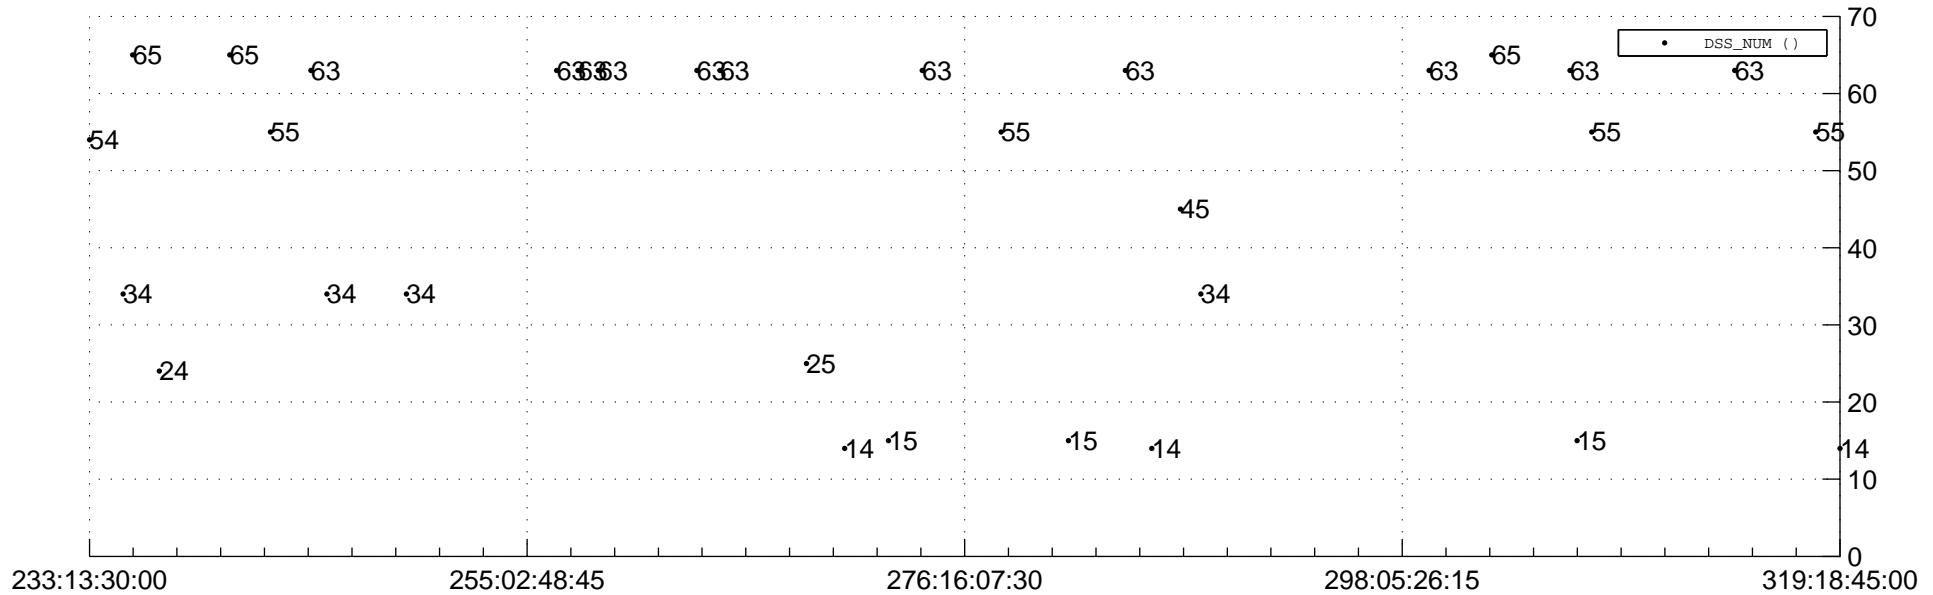

STEREO BEHIND Downlink Performance 2011:320

Number_of_Dropped_Frame

DSS_Station

Spacecraft Time (2011:233:13:30:00.000 -2011:319:18:45:00.000)