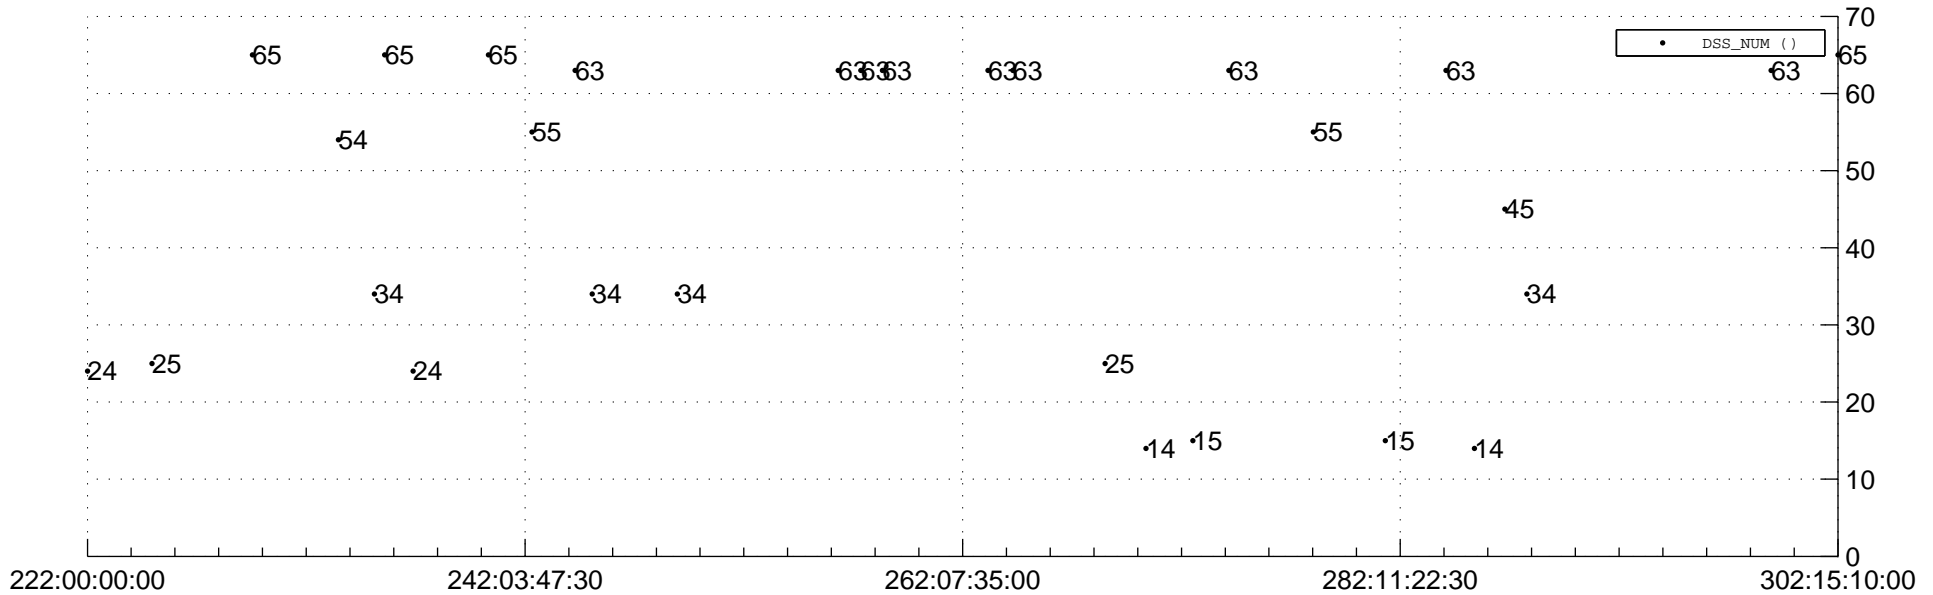

STEREO BEHIND Downlink Performance 2011:304

Number_of_Dropped_Frame

DSS_Station

Spacecraft Time (2011:222:00:00:00.000 -2011:302:15:10:00.000)

/disks/d10/project/stereo/mops/assessment/behind/automation/output/engdump/yesterday/behind_dp_2011_304.csv