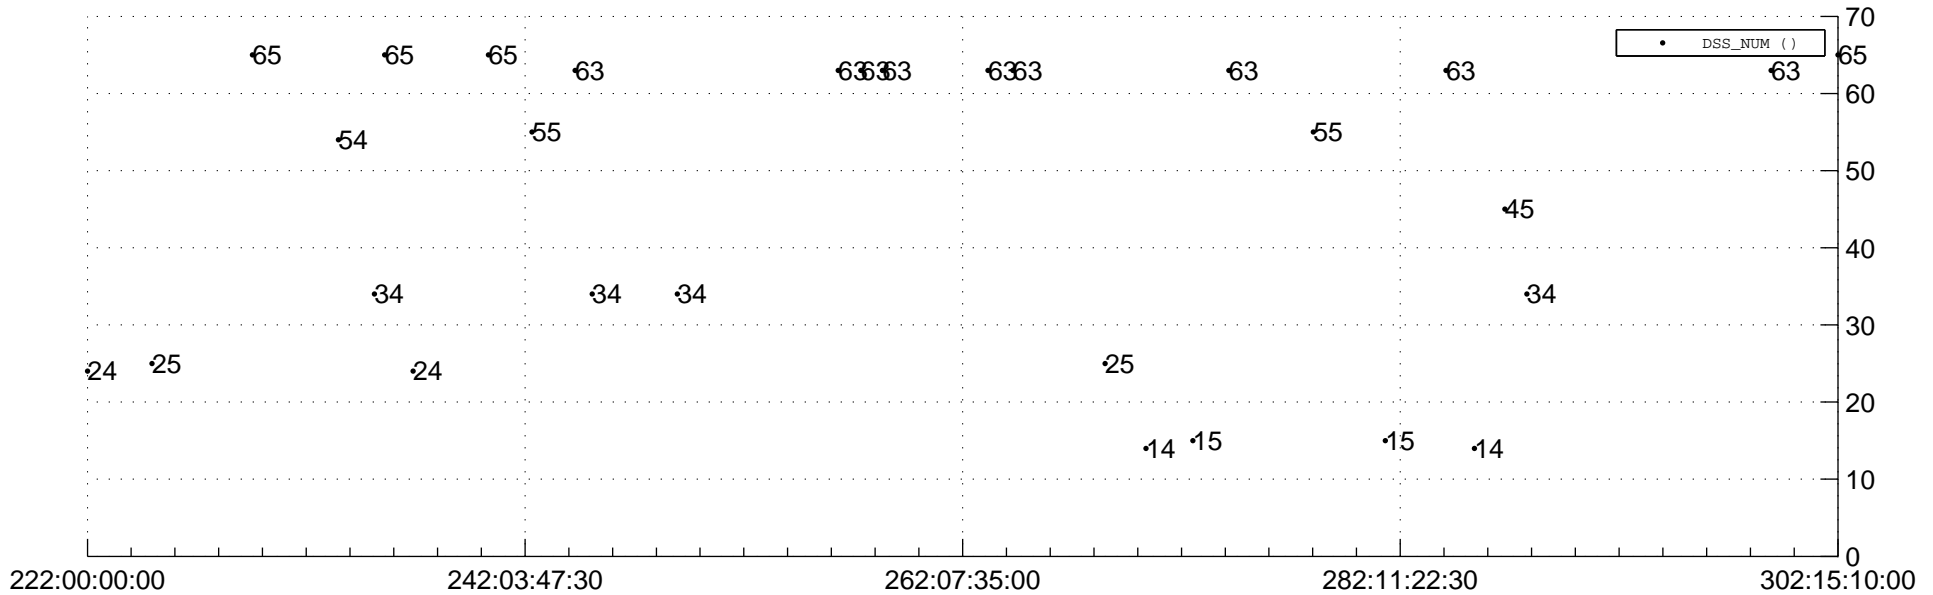

STEREO BEHIND Downlink Performance 2011:303

Number_of_Dropped_Frame

DSS_Station

Spacecraft Time (2011:222:00:00:00.000 -2011:302:15:10:00.000)

/disks/d10/project/stereo/mops/assessment/behind/automation/output/engdump/yesterday/behind_dp_2011_303.csv