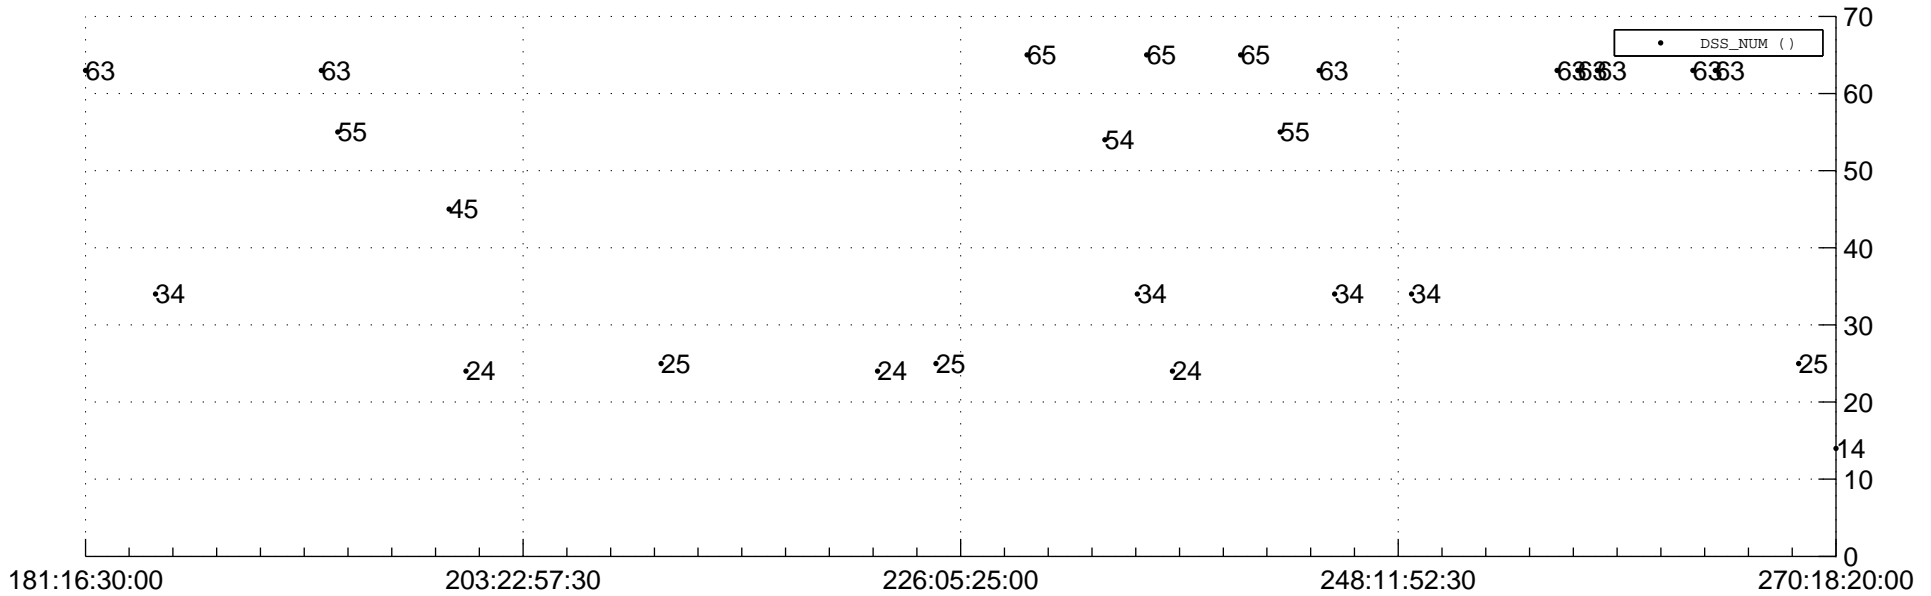

STEREO BEHIND Downlink Performance 2011:271

Number_of_Dropped_Frame

DSS_Station

Spacecraft Time (2011:181:16:30:00.000 -2011:270:18:20:00.000)

/disks/d10/project/stereo/mops/assessment/behind/automation/output/engdump/yesterdaily/behind_dp_2011_271.csv