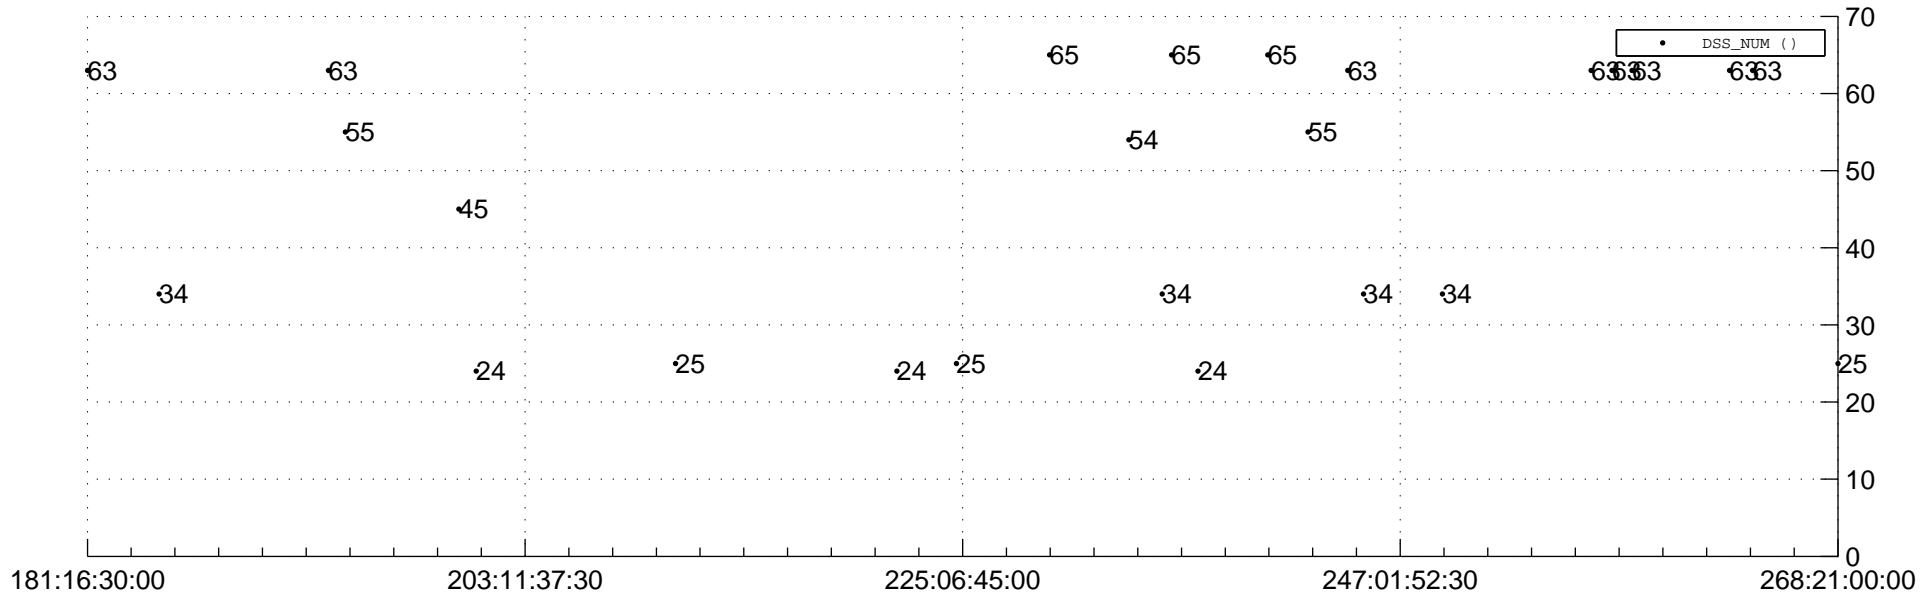

STEREO BEHIND Downlink Performance 2011:270

Number_of_Dropped_Frame

DSS_Station

Spacecraft Time (2011:181:16:30:00.000 -2011:268:21:00:00.000)