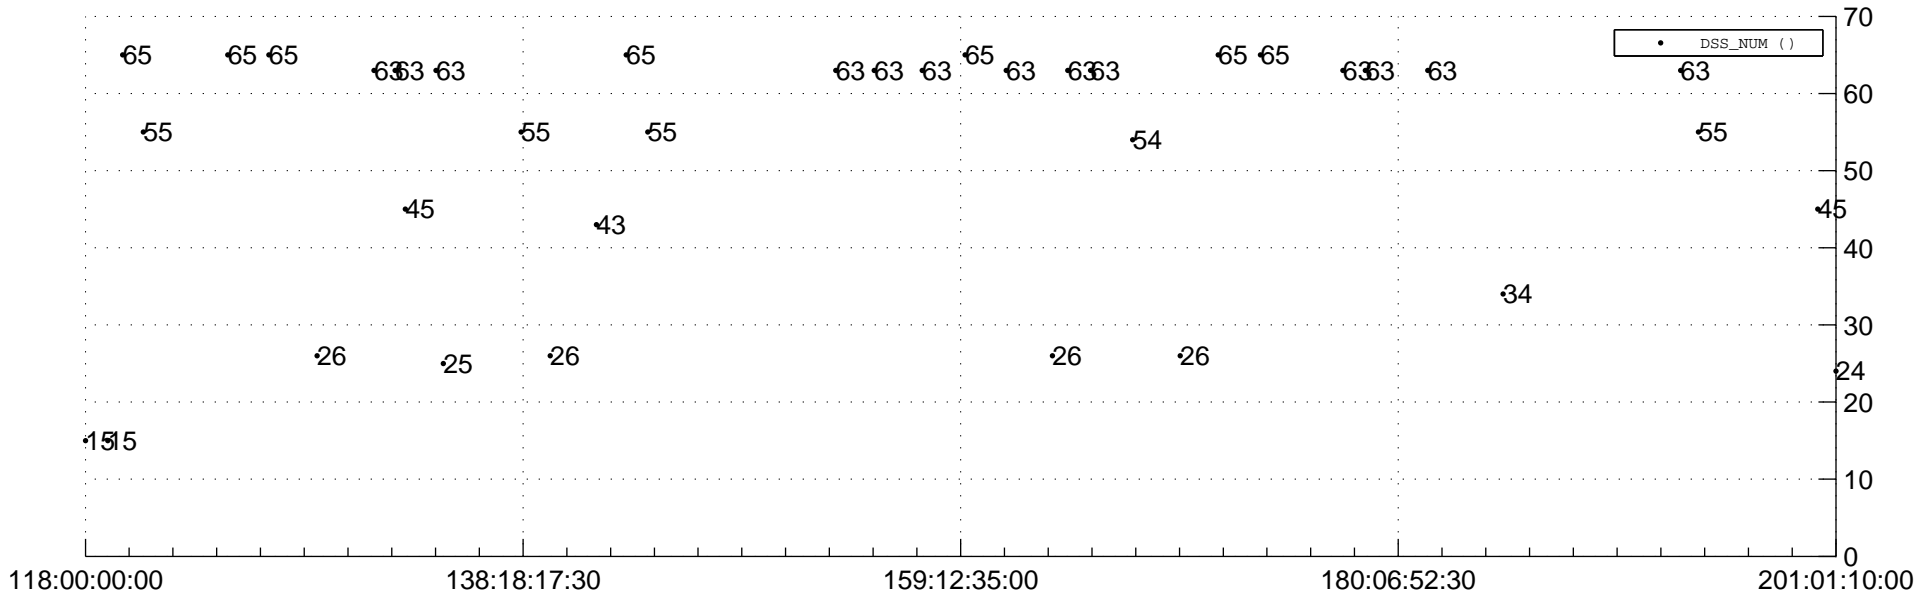

STEREO BEHIND Downlink Performance 2011:204

Number_of_Dropped_Frame

DSS_Station

Spacecraft Time (2011:118:00:00:00.000 –2011:201:01:10:00:000)

/disks/d10/project/stereo/mops/assessment/behind/automation/output/engdump/yesterday/behind_dp_2011_204.csv