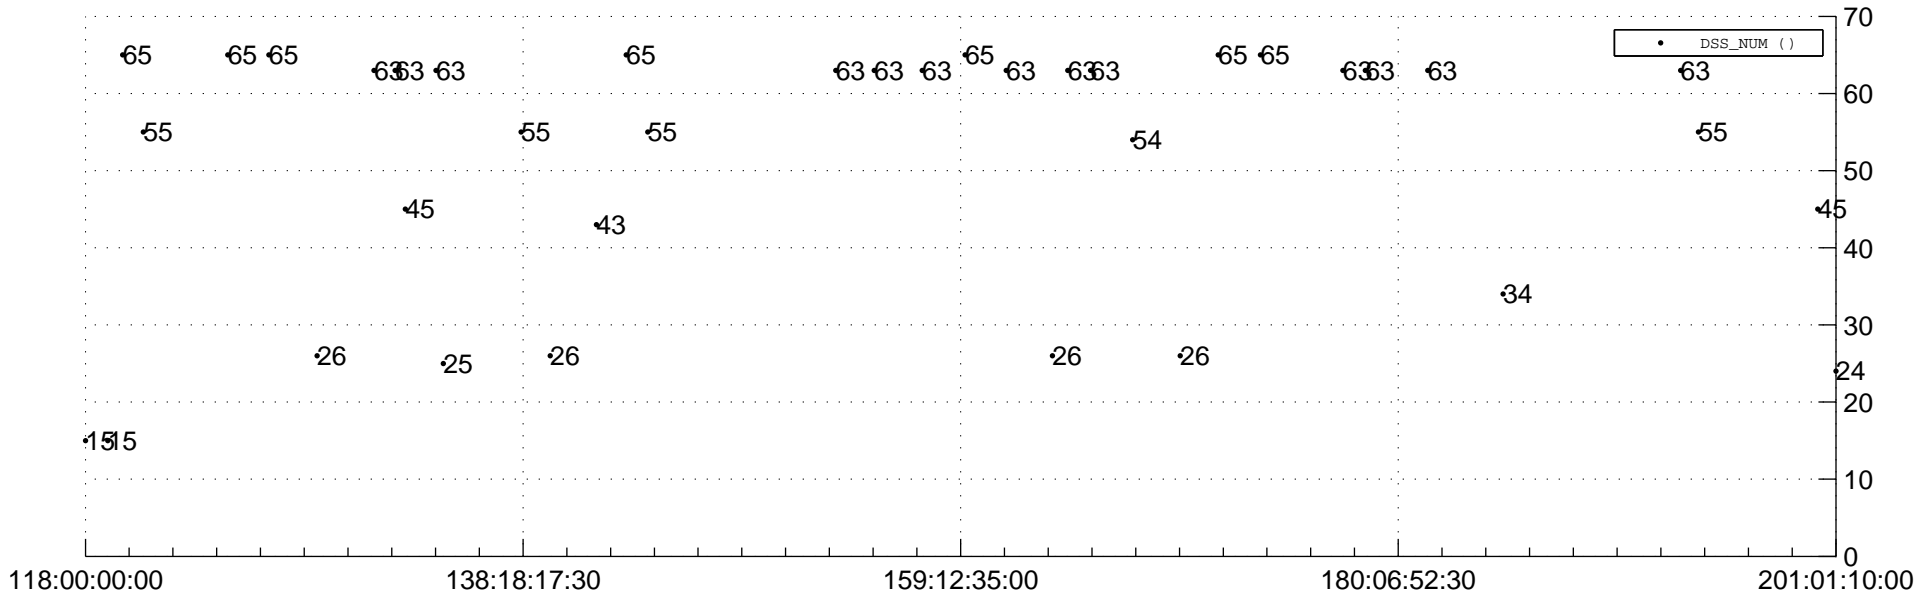

STEREO BEHIND Downlink Performance 2011:201

Number_of_Dropped_Frame

DSS_Station

Spacecraft Time (2011:118:00:00:00.000 -2011:201:01:10:00:000)

/disks/d10/project/stereo/mops/assessment/behind/automation/output/engdump/yesterday/behind_dp_2011_201.csv