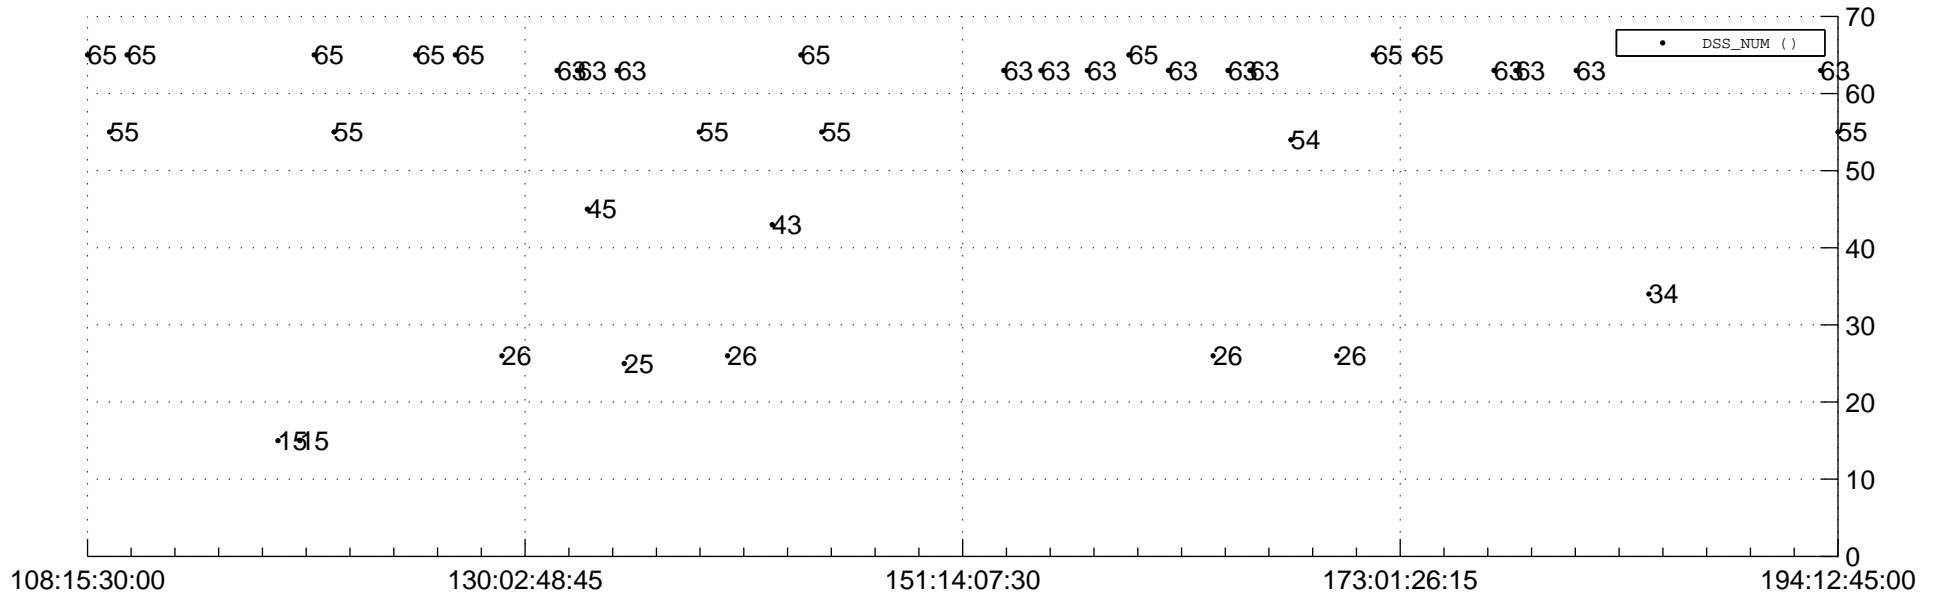

STEREO BEHIND Downlink Performance 2011:196

Number_of_Dropped_Frame

DSS_Station

Spacecraft Time (2011:108:15:30:00.000 -2011:194:12:45:00.000)

/disks/d10/project/stereo/mops/assessment/behind/automation/output/engdump/yesterday/behind_dp_2011_196.csv