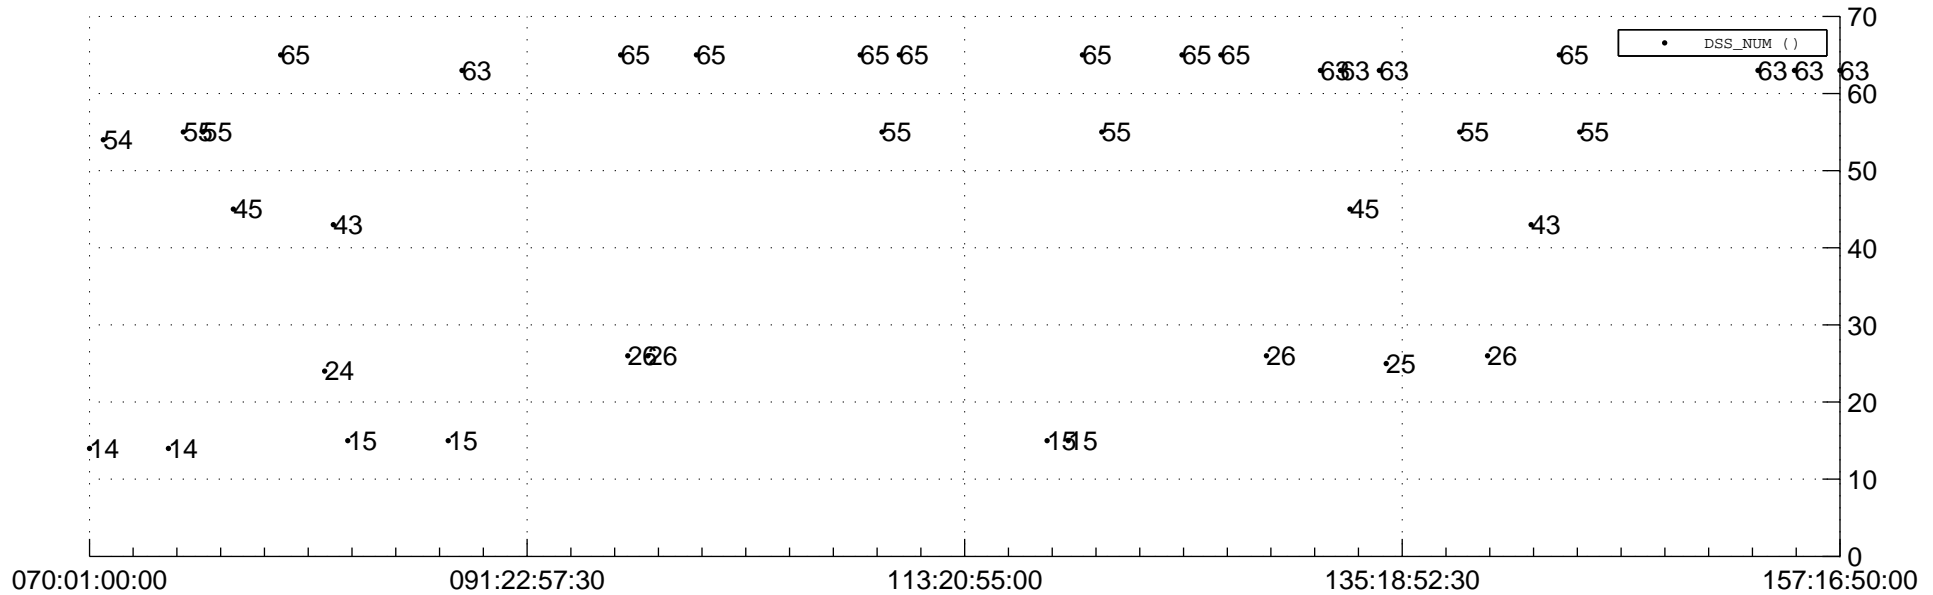

STEREO BEHIND Downlink Performance 2011:158

Number_of_Dropped_Frame

DSS_Station

Spacecraft Time (2011:070:01:00:00.000 –2011:157:16:50:00.000)

/disks/d10/project/stereo/mops/assessment/behind/automation/output/engdump/yesterday/behind_dp_2011_158.csv