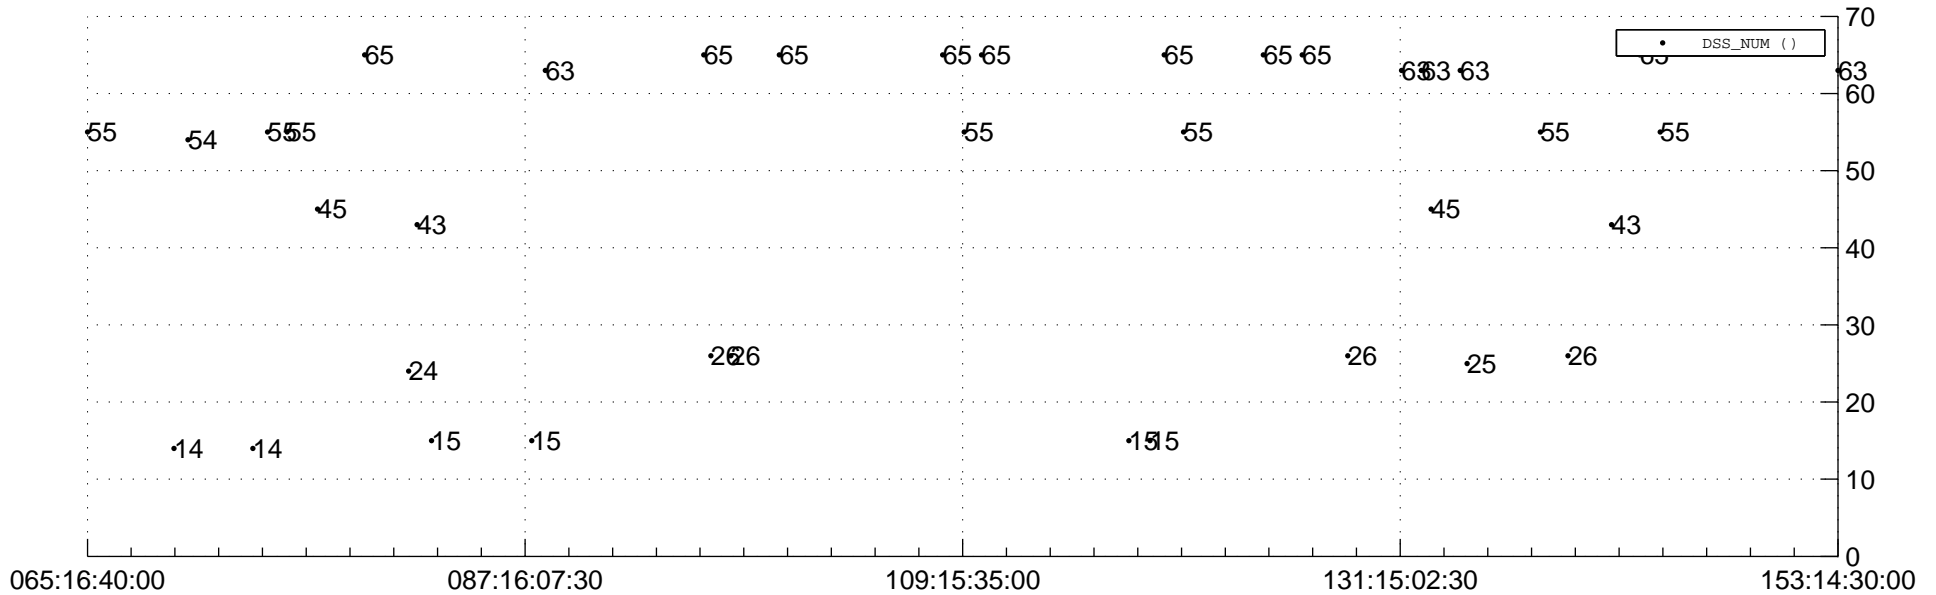

STEREO BEHIND Downlink Performance 2011:154

Number_of_Dropped_Frame

DSS_Station

Spacecraft Time (2011:065:16:40:00.000 - 2011:153:14:30:00.000)