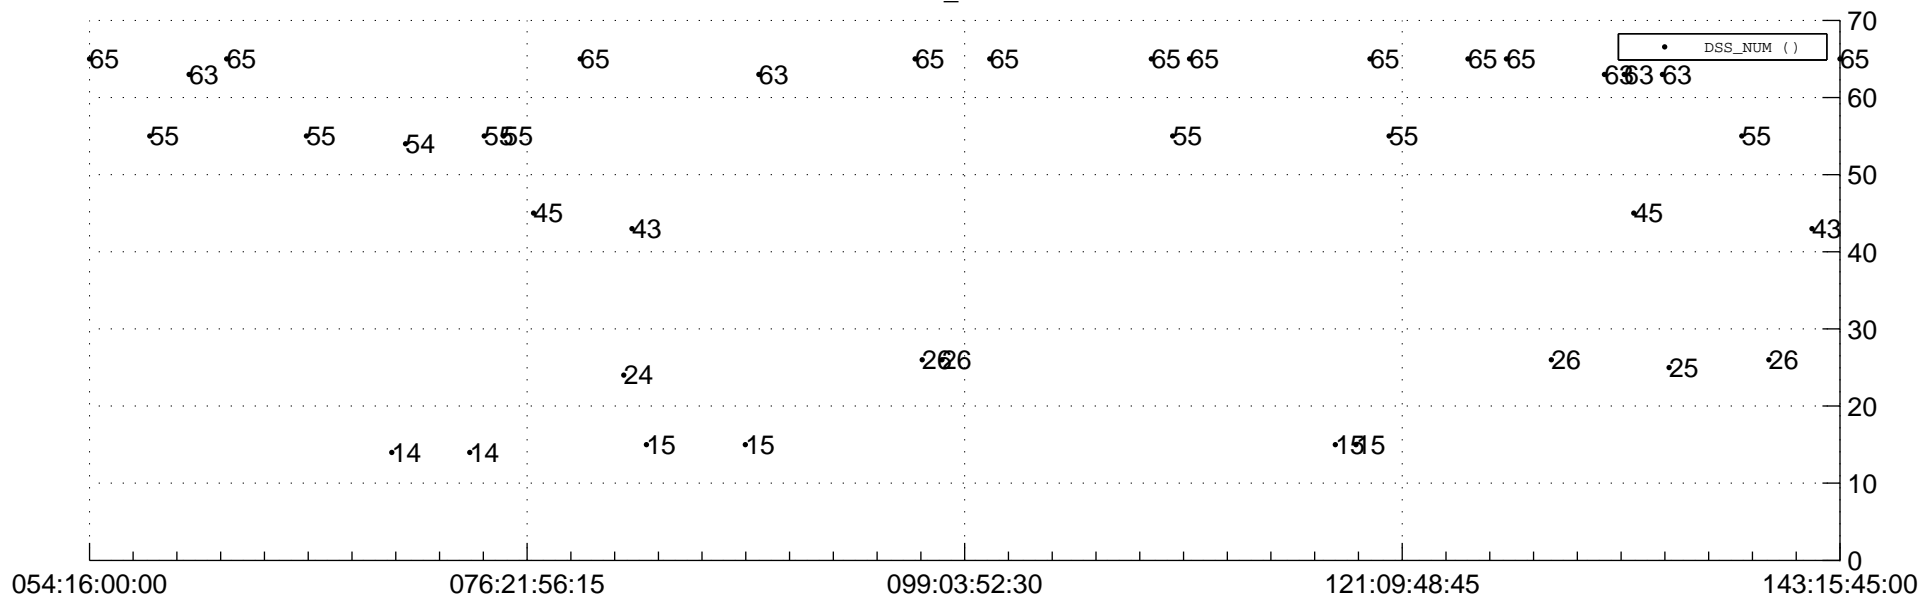

STEREO BEHIND Downlink Performance 2011:144

Number_of_Dropped_Frame

DSS_Station

Spacecraft Time (2011:054:16:00:00.000 -2011:143:15:45:00.000)

/disks/d10/project/stereo/mops/assessment/behind/automation/output/engdump/yesterday/behind_dp_2011_144.csv