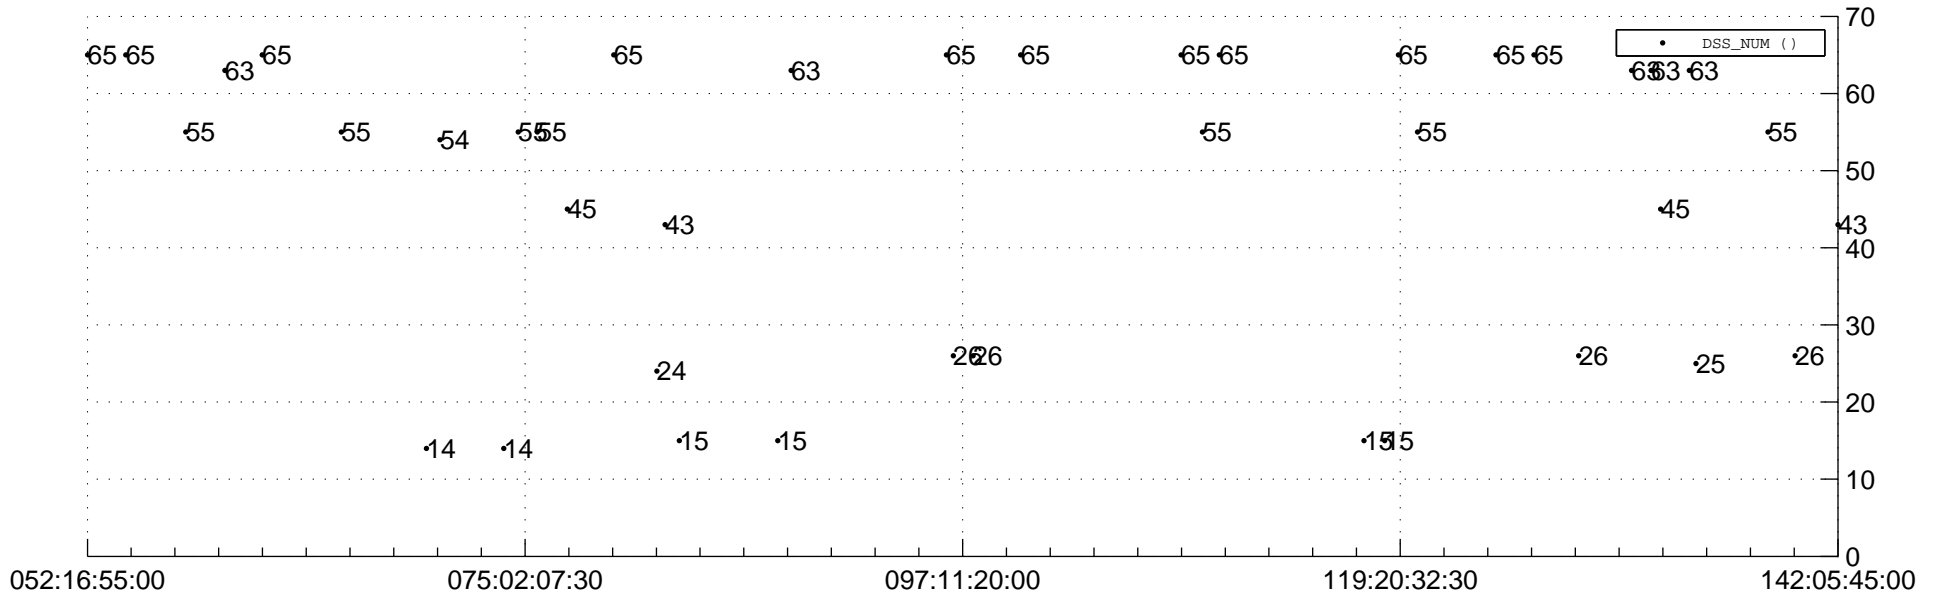

STEREO BEHIND Downlink Performance 2011:142

Number_of_Dropped_Frame

DSS_Station

Spacecraft Time (2011:052:16:55:00.000 -2011:142:05:45:00.000)

/disks/d10/project/stereo/mops/assessment/behind/automation/output/engdump/yesterday/behind_dp_2011_142.csv