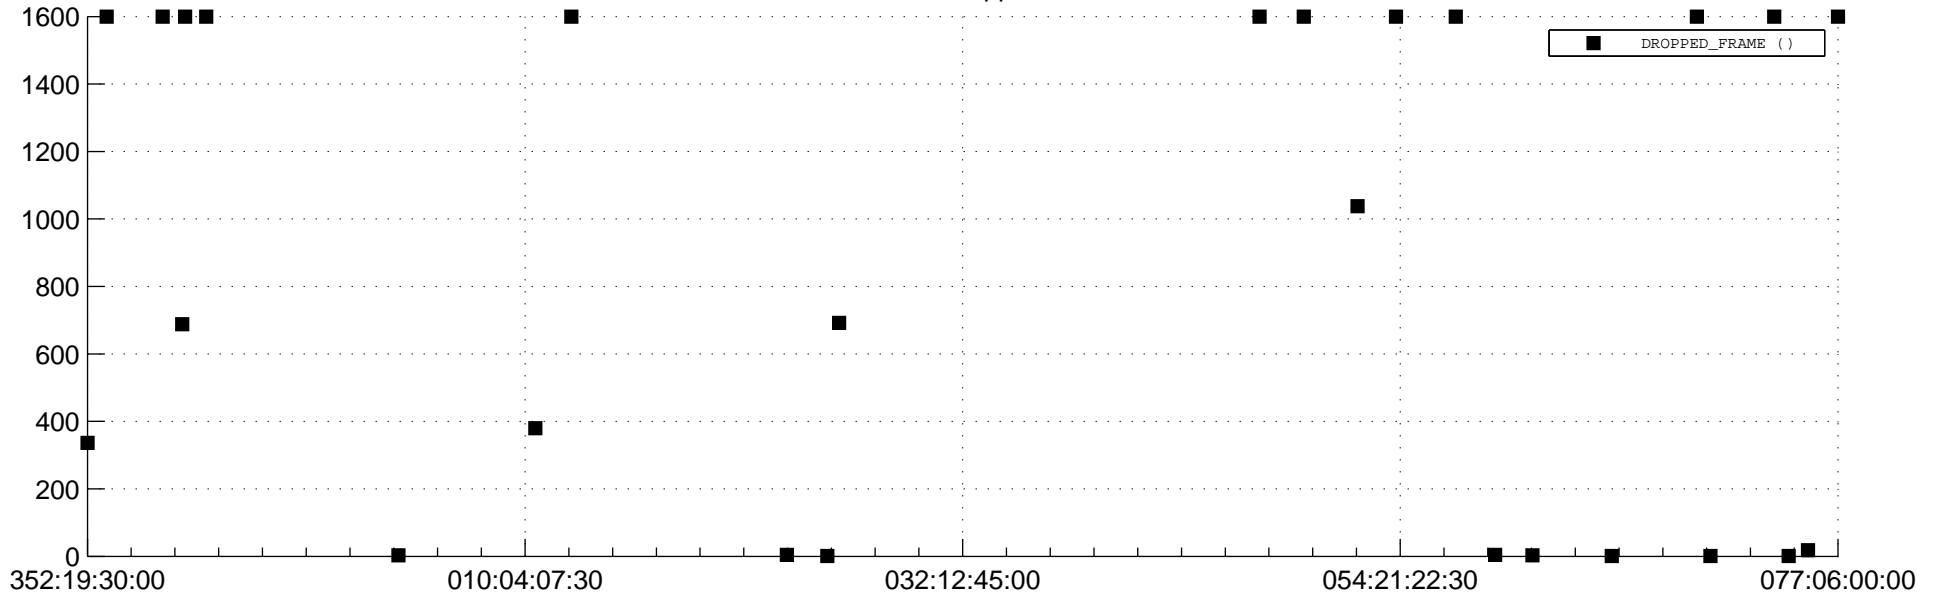

STEREO BEHIND Downlink Performance 2011:077

Number_of_Dropped_Frame

DSS_Station