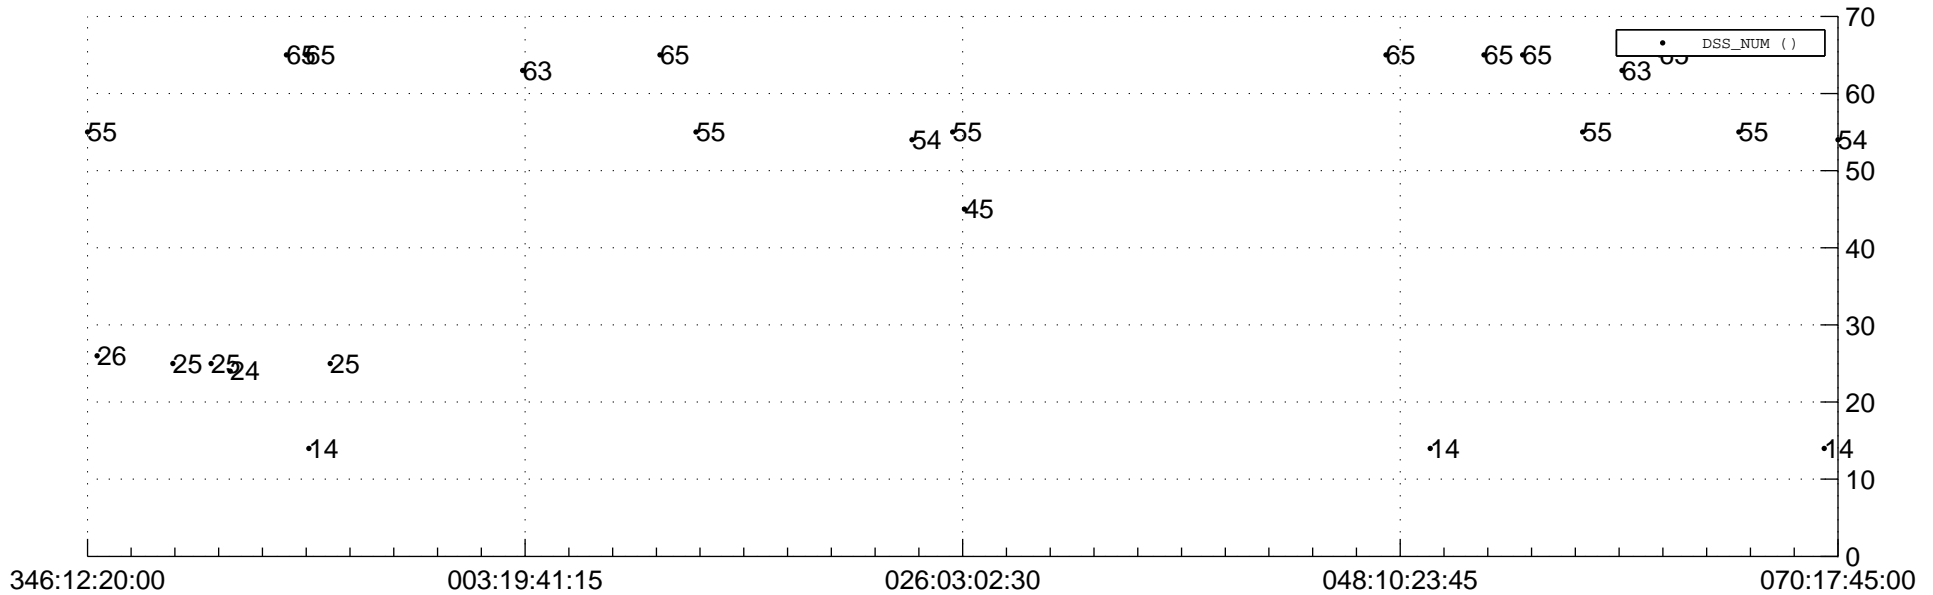

STEREO BEHIND Downlink Performance 2011:071

Number_of_Dropped_Frame

DSS_Station

Spacecraft Time (2010:346:12:20:00.000 -2011:070:17:45:00.000)

/disks/d10/project/stereo/mops/assessment/behind/automation/output/engdump/yesterday/behind_dp_2011_071.csv