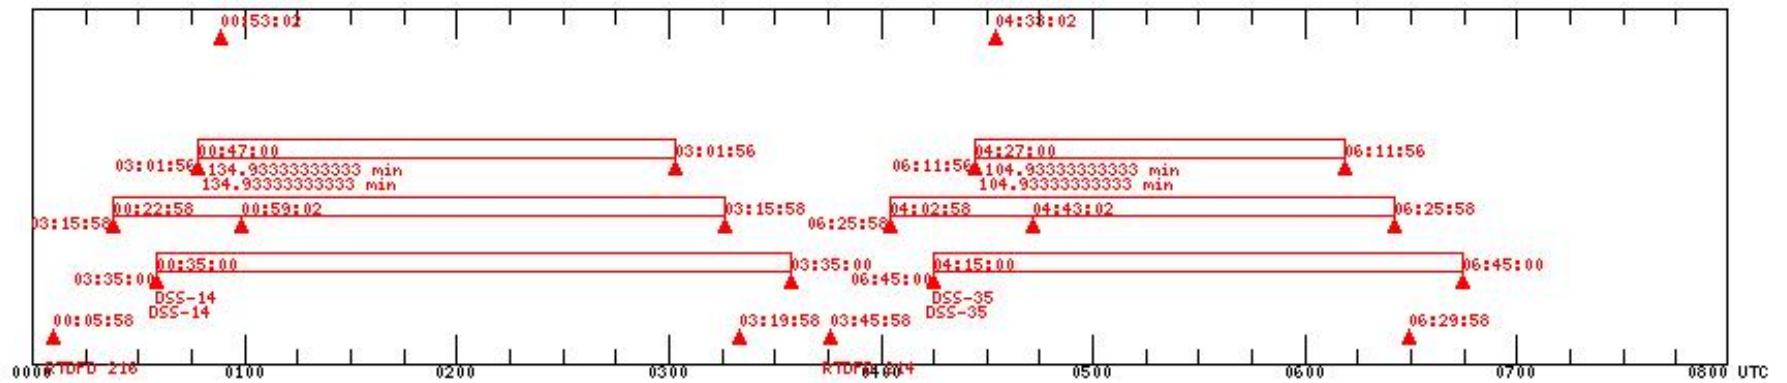

STEREO Daily Timeline - 2018:098 (Sunday April 8) RTLT (hh:mm:ss); AHEAD = 00:28:04 BEHIND = 00:28:45

Legend:
 Solid Red = AHEAD S/C
 Dashed Blue = BEHIND S/C