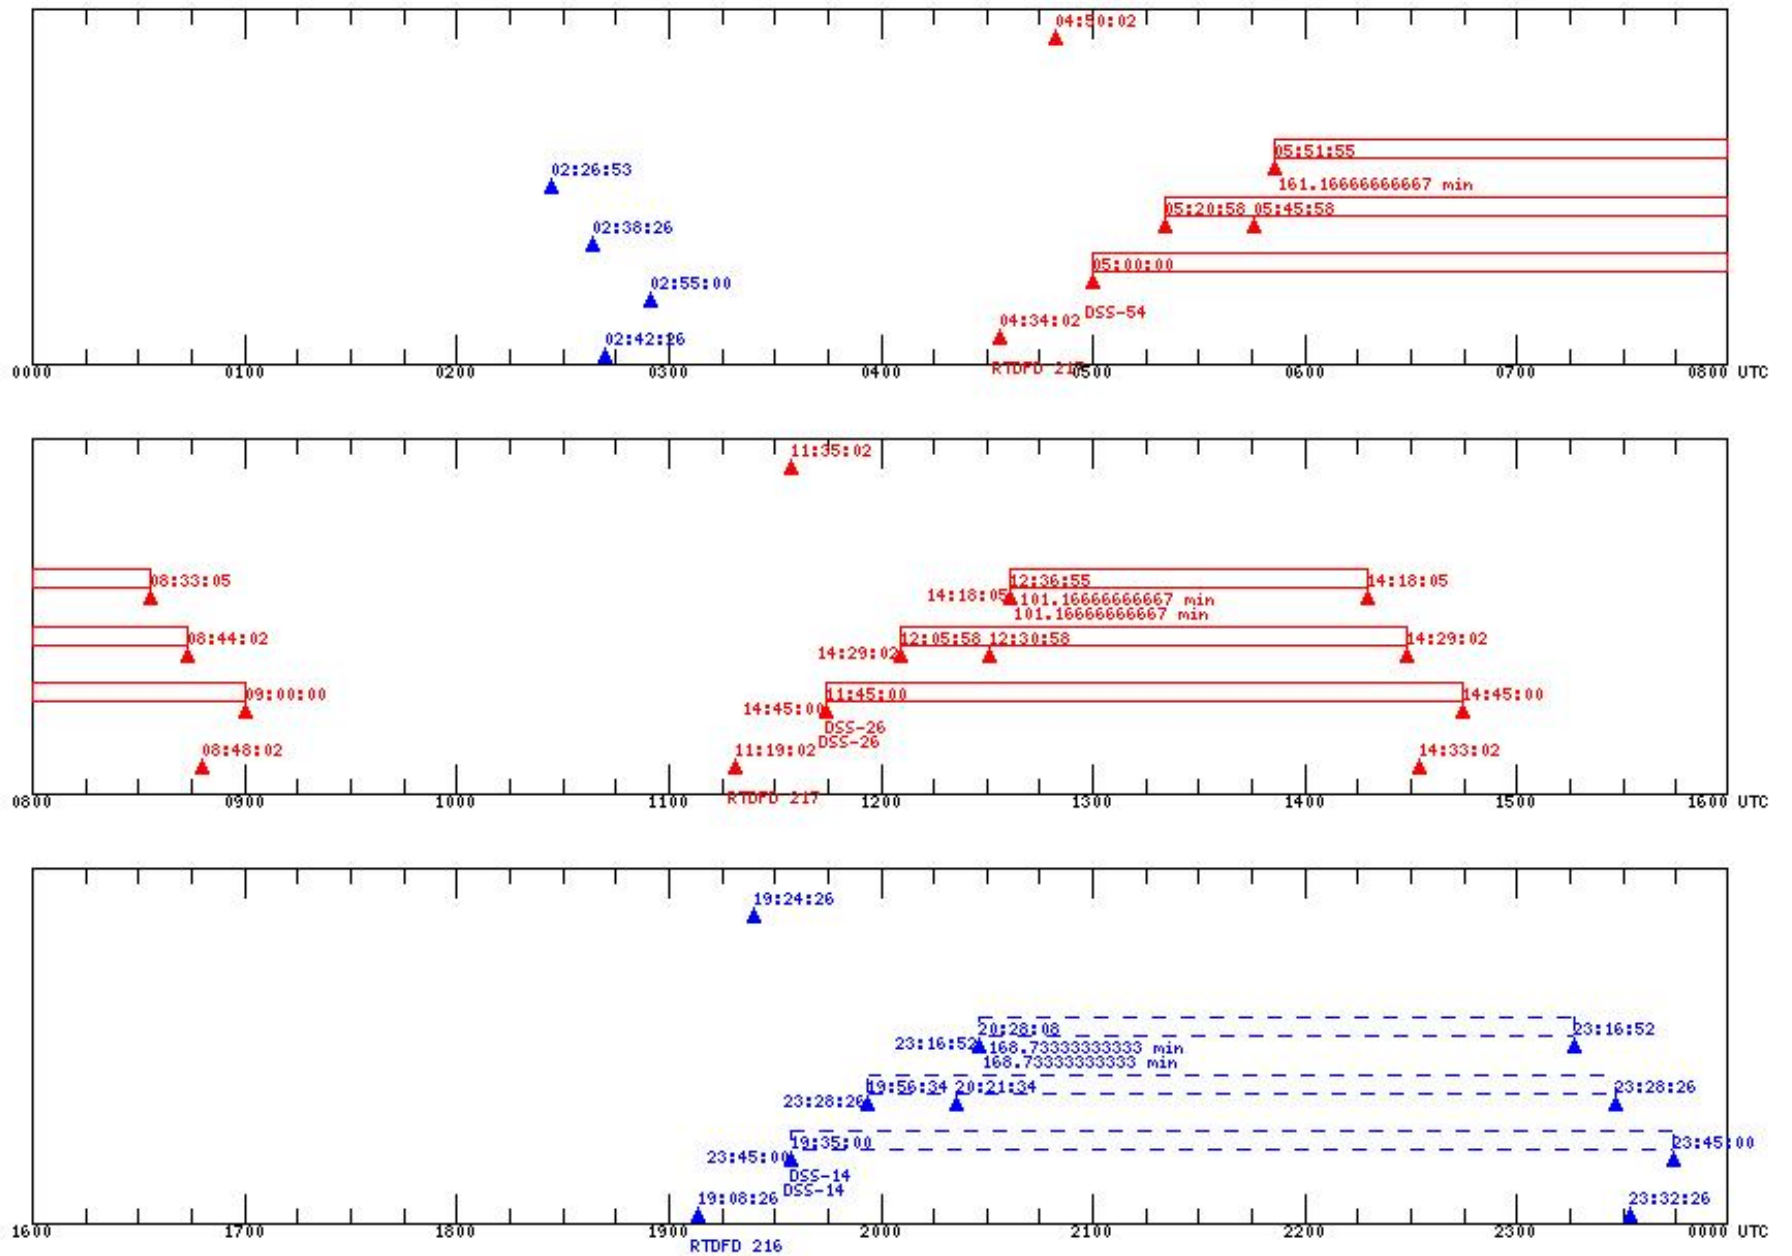

STEREO Daily Timeline - 2010:325 (Sunday November 21) RTLT (hh:mm:ss): AHEAD = 00:21:55 BEHIND = 00:23:08

Legend:  
 Solid Red = AHEAD S/C  
 Dashed Blue = BEHIND S/C