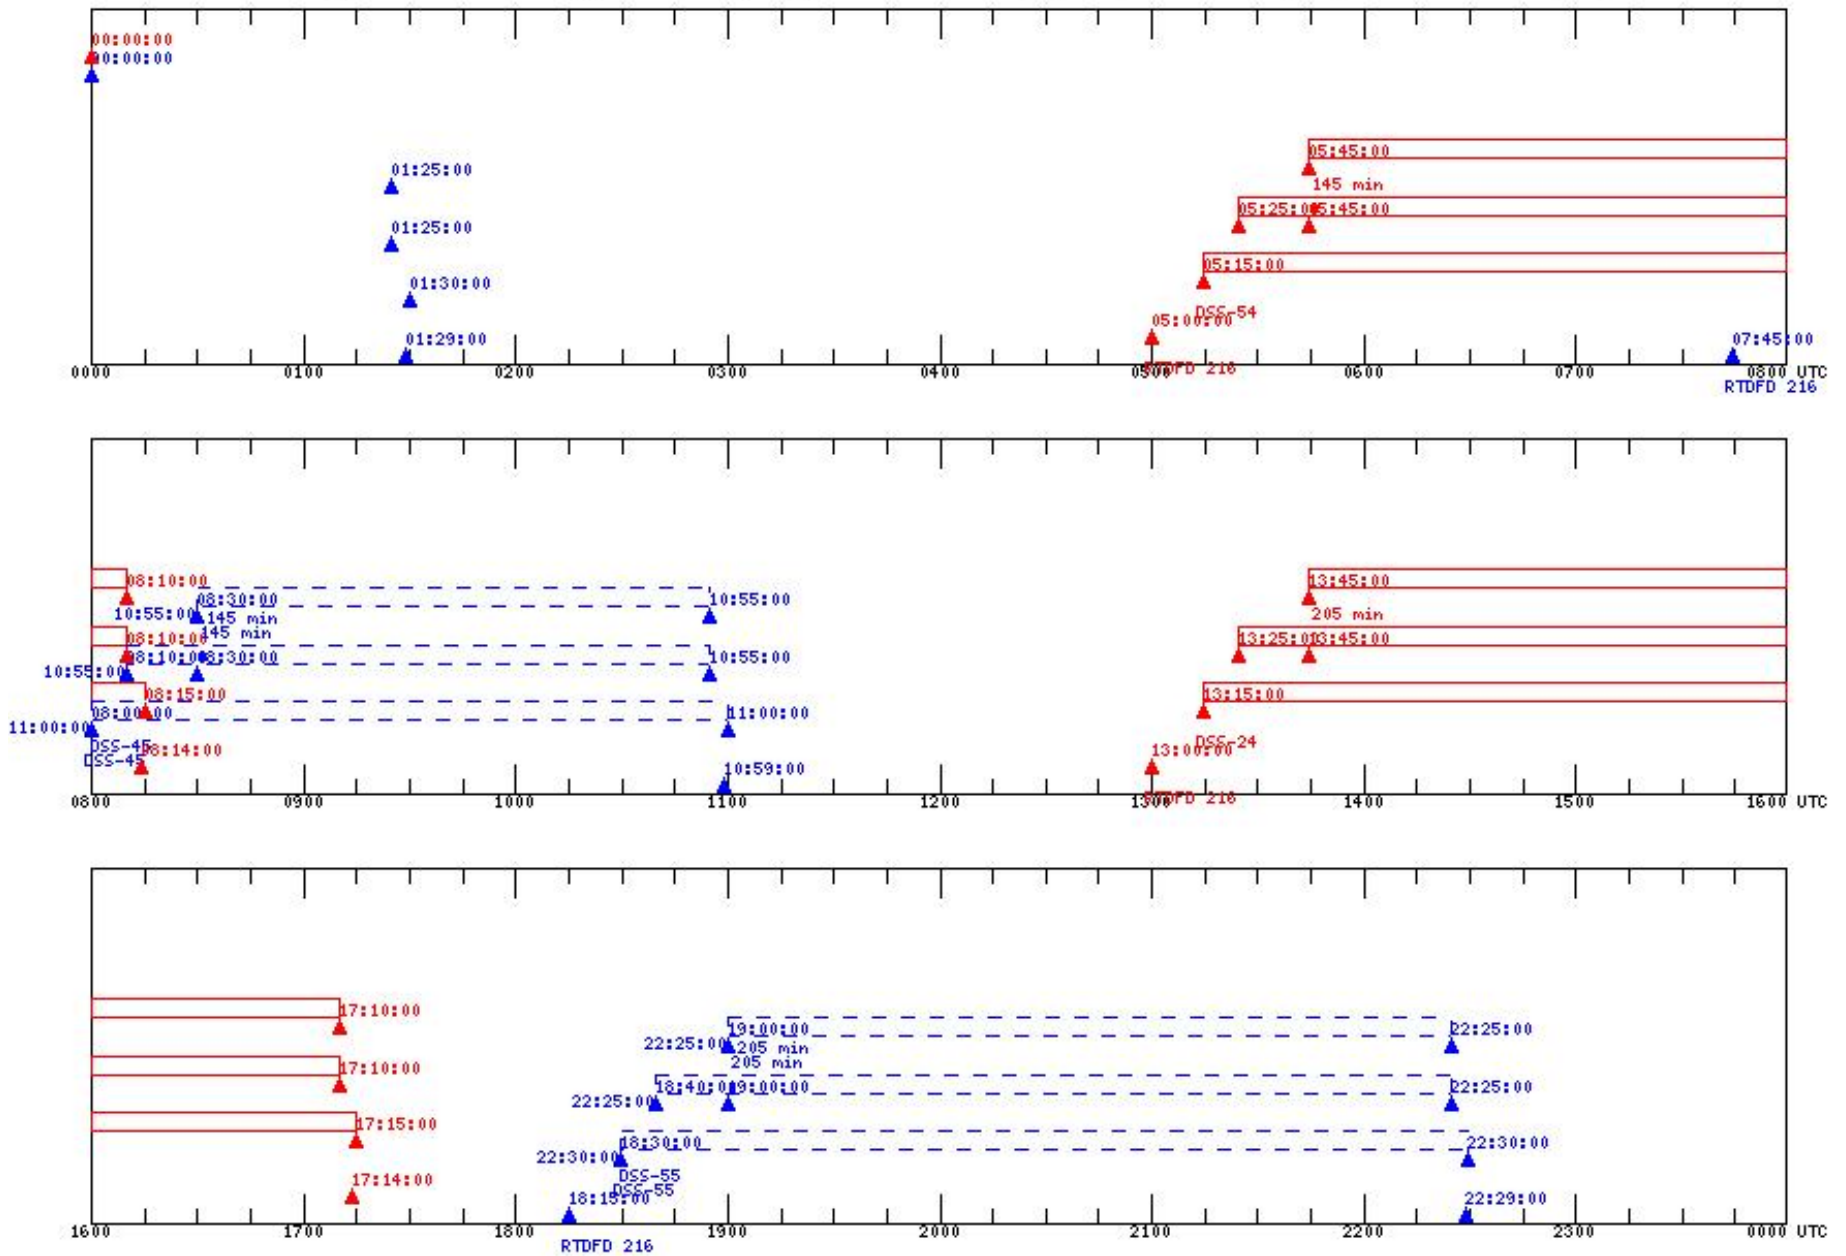

STEREO Daily Timeline - 2007:134 (Monday May 14) RTLT (hh:mm:ss): AHEAD = 00:01:45 BEHIND = 00:01:05

Legend:
Solid Red = AHEAD S/C
Dashed Blue = BEHIND S/C